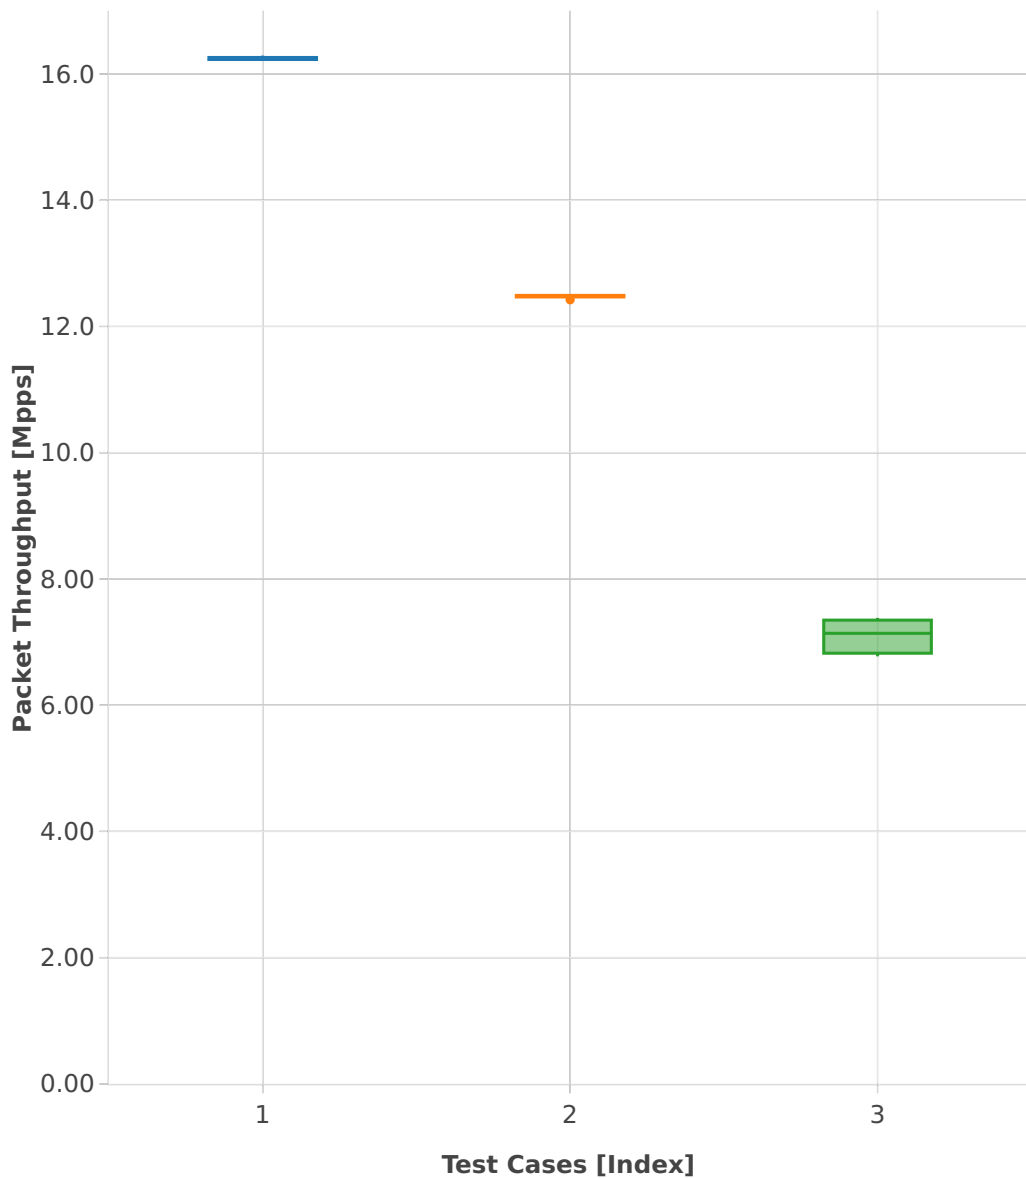

Packet Throughput: l2sw-3n-hsw-x520-64b-1t1c-base_and_scale-pdr

- 1. (10 runs) 10ge2p1x520-eth-l2xcbase
- 2. (10 runs) 10ge2p1x520-eth-l2bdbasemaclrn
- 3. (10 runs) 10ge2p1x520-eth-l2bdscale1mmaclrn