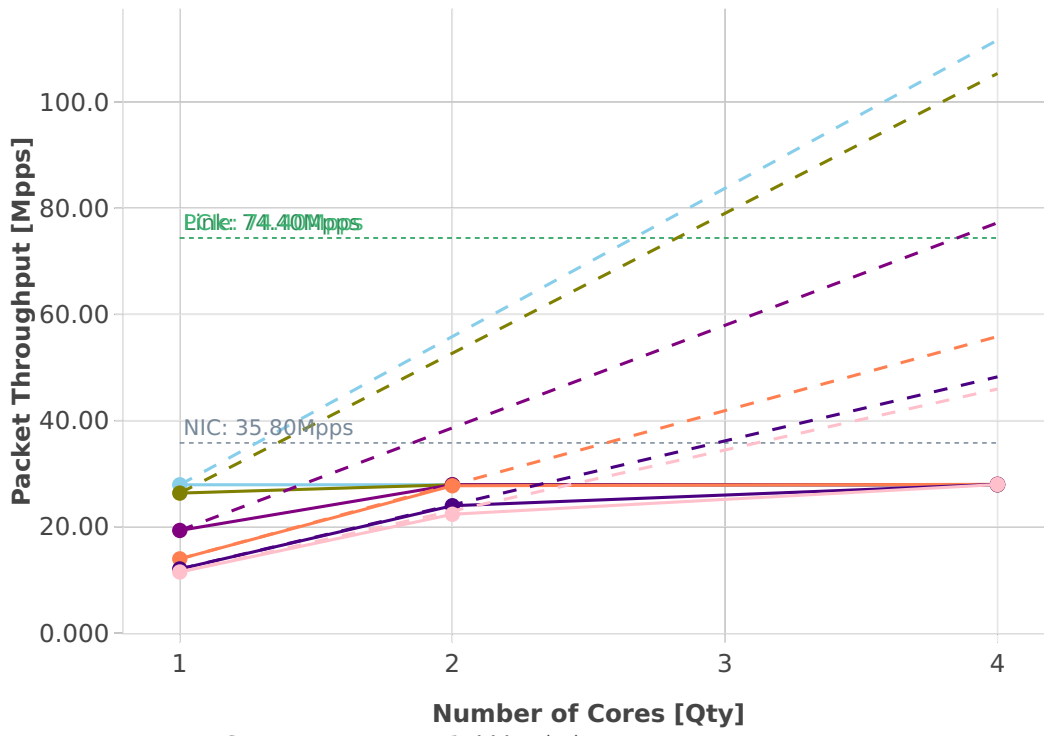

Speedup Multi-core: l2sw-2n-skx-xxv710-64b-base_and_scale-pdr

- Perfect
- Measured
- ... Limit
- 25ge2p1xxv710-eth-l2patch
- 25ge2p1xxv710-eth-l2xcbase
- 25ge2p1xxv710-eth-l2bdbasemaclrn
- 25ge2p1xxv710-eth-l2bdscale10kmaclrn
- 25ge2p1xxv710-eth-l2bdscale100kmaclrn
- 25ge2p1xxv710-eth-l2bdscale1mmaclrn