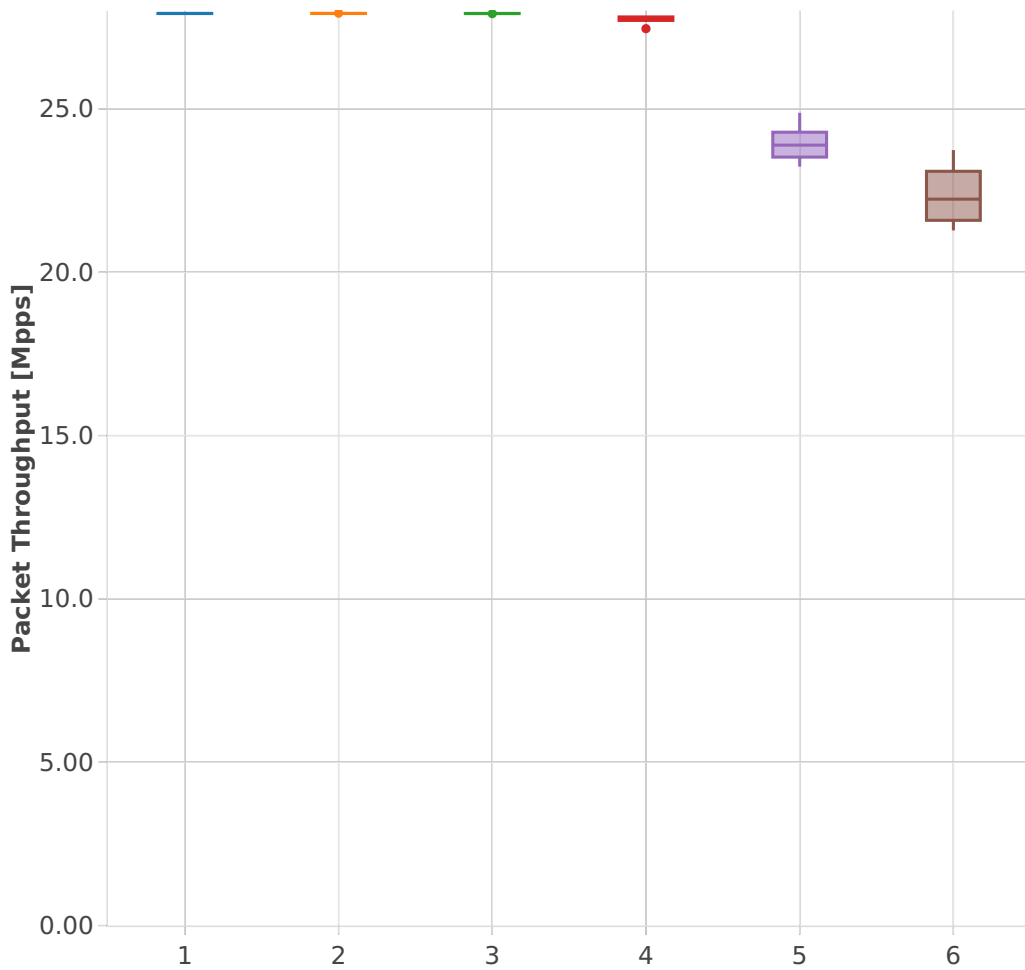

# Packet Throughput: l2sw-2n-skx-xxv710-64b-4t2c-base\_and\_scale-pdr

Test Cases [Index]

- 1. (10 runs) 2n1l-25ge2p1xxv710-eth-l2patch
- 2. (10 runs) 2n1l-25ge2p1xxv710-eth-l2xcbase
- 3. (10 runs) 2n1l-25ge2p1xxv710-eth-l2bdbasemaclrn
- 4. (10 runs) 2n1l-25ge2p1xxv710-eth-l2bdscale10kmaclrn
- 5. (10 runs) 2n1l-25ge2p1xxv710-eth-l2bdscale100kmaclrn
- 6. (10 runs) 2n1l-25ge2p1xxv710-eth-l2bdscale100kmaclrn