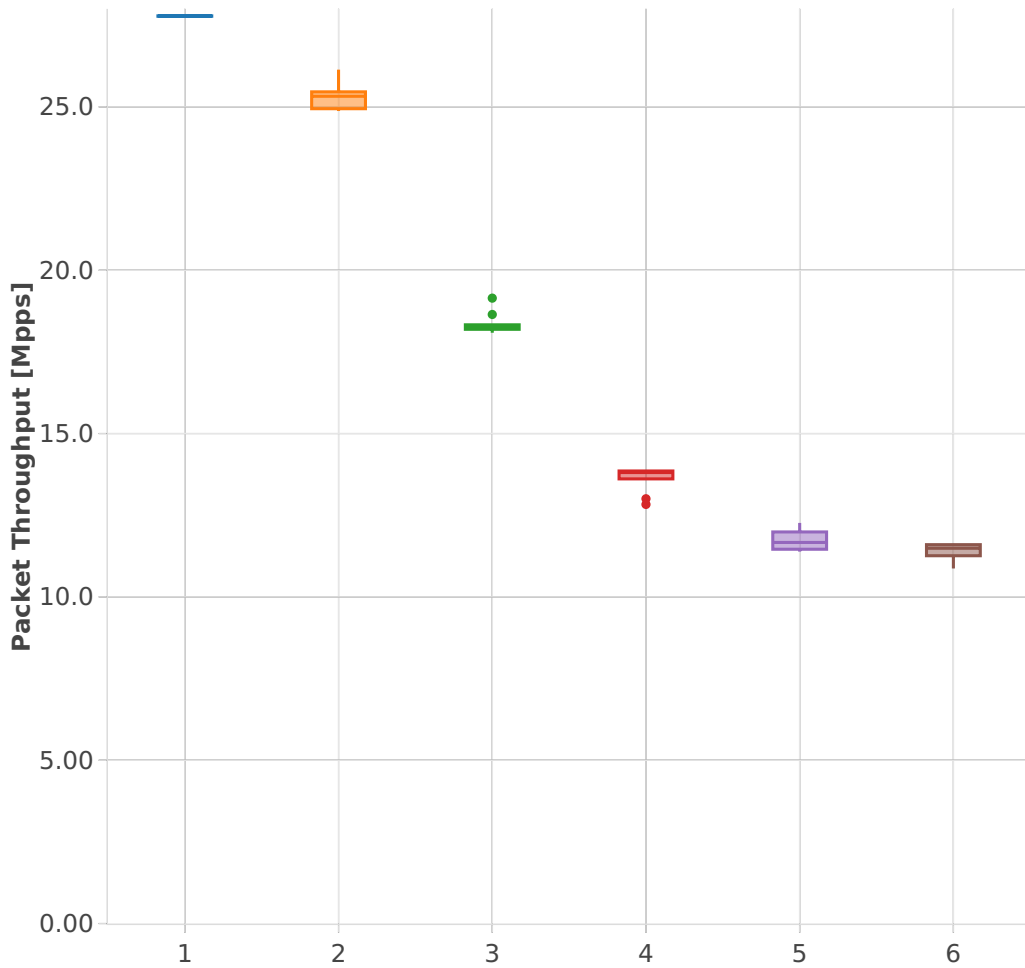

Packet Throughput: l2sw-2n-skx-xxv710-64b-2t1c-base_and_scale-ndr

Test Cases [Index]

- 1. (10 runs) 2n1l-25ge2p1xxv710-eth-l2patch
- 2. (10 runs) 2n1l-25ge2p1xxv710-eth-l2xcbase
- 3. (10 runs) 2n1l-25ge2p1xxv710-eth-l2bdbasemaclrn
- 4. (10 runs) 2n1l-25ge2p1xxv710-eth-l2bdscale10kmaclrn
- 5. (10 runs) 2n1l-25ge2p1xxv710-eth-l2bdscale100kmaclrn
- 6. (10 runs) 2n1l-25ge2p1xxv710-eth-l2bdscale100kmaclrn