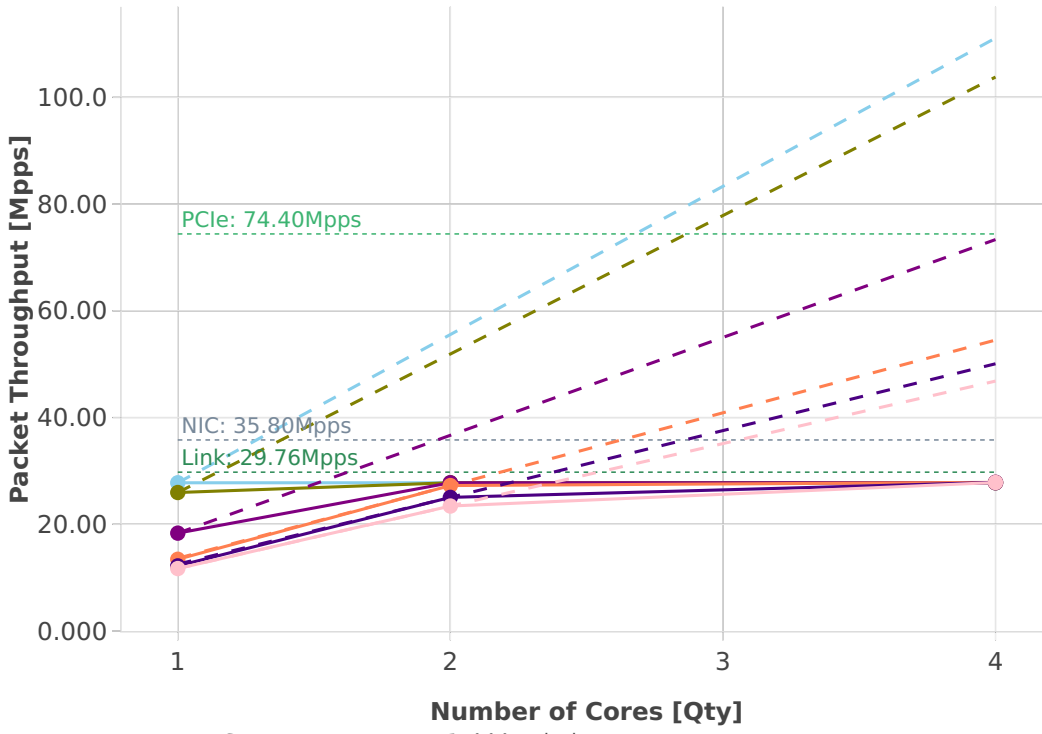

# Speedup Multi-core: l2sw-2n-skx-x710-64b-base\_and\_scale-ndr

- Perfect
- Measured
- ... Limit
- 10ge2p1x710-eth-l2patch
- 10ge2p1x710-eth-l2xcbase
- 10ge2p1x710-eth-l2bdbasemaclrn
- 10ge2p1x710-eth-l2bdscale10kmaclrn
- 10ge2p1x710-eth-l2bdscale100kmaclrn
- 10ge2p1x710-eth-l2bdscale1mmaclrn