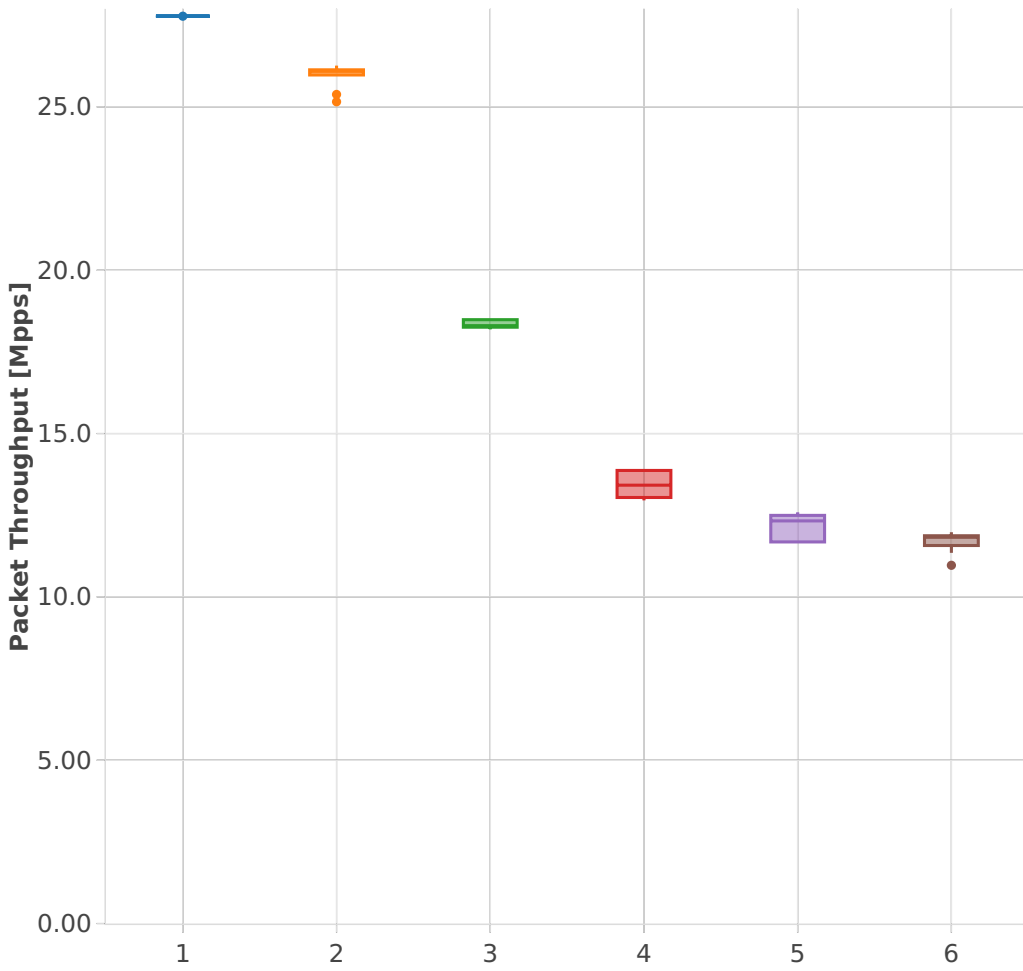

Packet Throughput: l2sw-2n-skx-x710-64b-2t1c-base_and_scale-ndr

- Test Cases [Index]**
- 1. (10 runs) 2n1l-10ge2p1x710-eth-l2patch
 - 2. (10 runs) 2n1l-10ge2p1x710-eth-l2xcbase
 - 3. (10 runs) 2n1l-10ge2p1x710-eth-l2bdbasemaclrn
 - 4. (10 runs) 2n1l-10ge2p1x710-eth-l2bdscale10kmaclrn
 - 5. (10 runs) 2n1l-10ge2p1x710-eth-l2bdscale100kmaclrn
 - 6. (10 runs) 2n1l-10ge2p1x710-eth-l2bdscale100kmaclrn