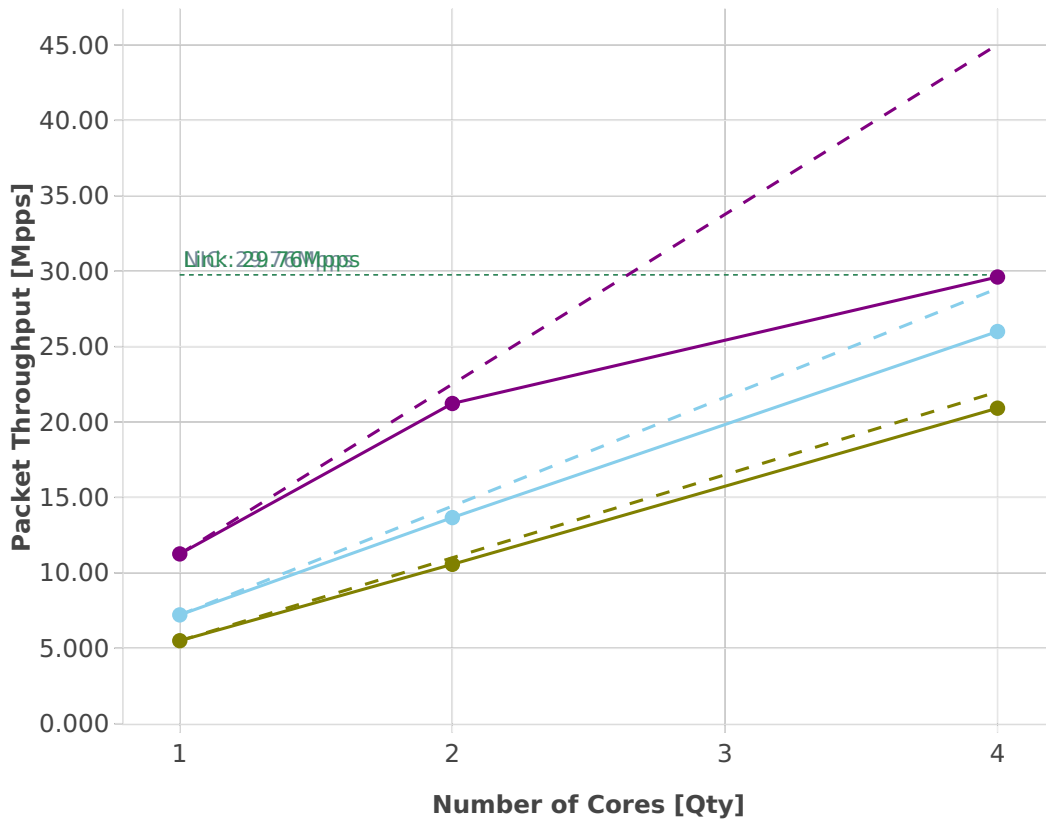

# Speedup Multi-core: l2sw-2n-dnv-x553-64b-base-ndr

-- Perfect    — Measured    ··· Limit

—●— 10ge2p1x553-eth-l2xcbase  
—●— 10ge2p1x553-eth-l2bdbasemaclrn  
—●— 10ge2p1x553-eth-l2patch