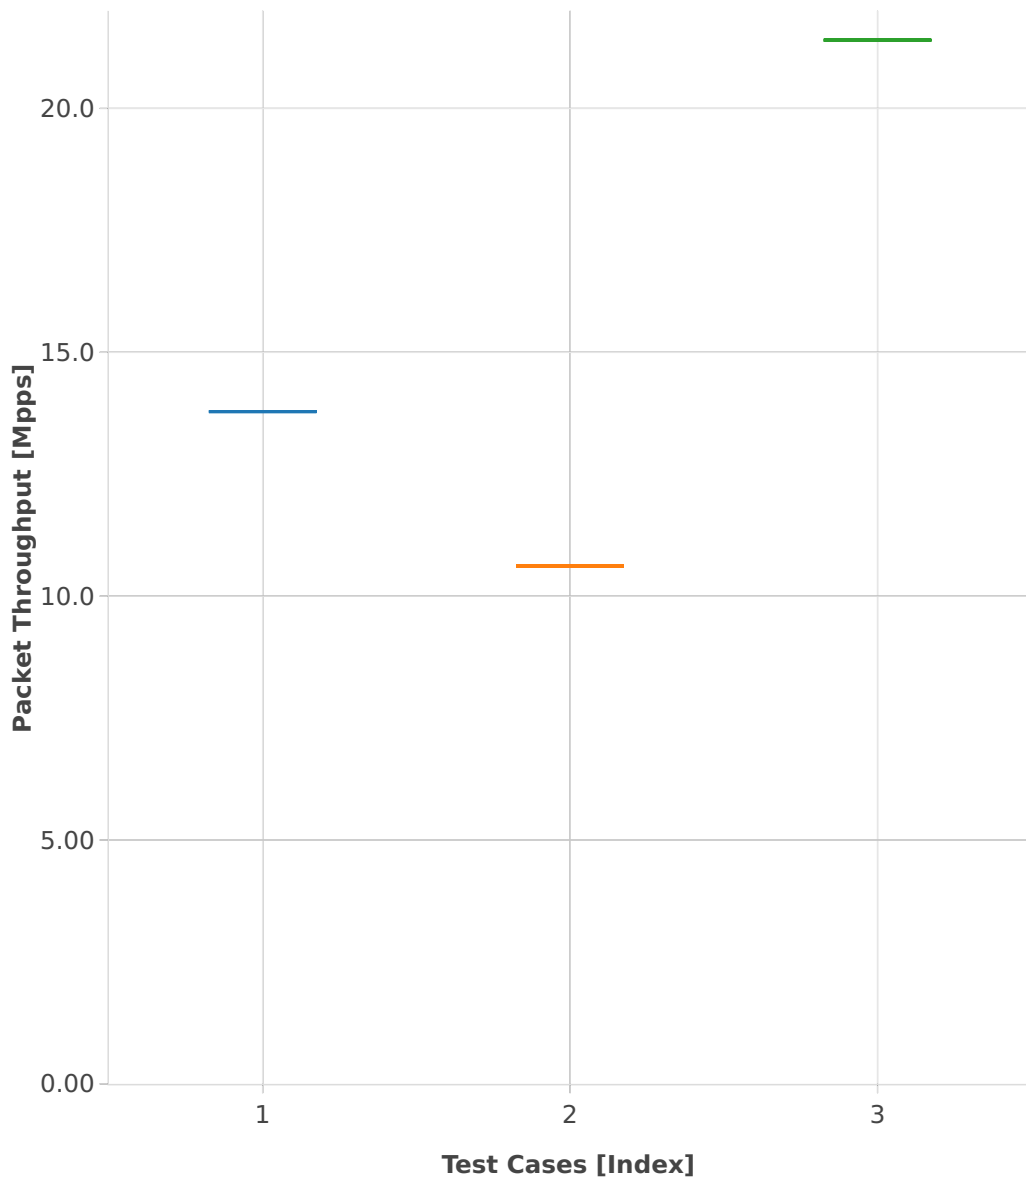

Packet Throughput: l2sw-2n-dnv-x553-64b-2t2c-base-pdr

- 1. (01 run) 2n1l-10ge2p1x553-eth-l2xcbase
- 2. (01 run) 2n1l-10ge2p1x553-eth-l2bdbasemaclrn
- 3. (01 run) 2n1l-10ge2p1x553-eth-l2patch