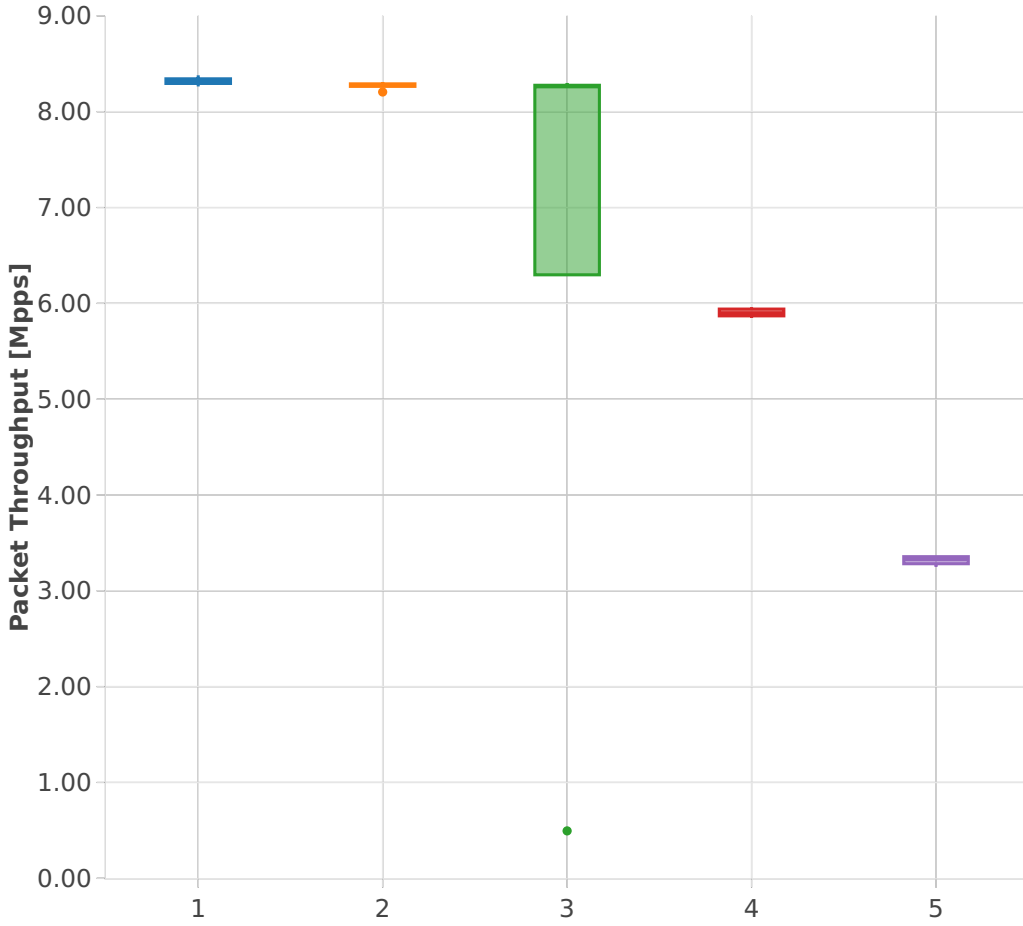

Packet Throughput: k8s-memif-3n-hsw-x710-64b-2t2c-base_and_scale-l2xc-p

Test Cases [Index]

- 1. (07 runs) 10ge2p1x710-eth-1drcl2xcbase-eth-2memif-1drcl2xc-1paral-k8s
- 2. (09 runs) 10ge2p1x710-eth-1drcl2xcbase-eth-2memif-2drcl2xc-1horiz-k8s
- 3. (05 runs) 10ge2p1x710-eth-1drcl2xcbase-eth-2memif-4drcl2xc-1horiz-k8s
- 4. (08 runs) 10ge2p1x710-eth-1drcl2xcbase-eth-4memif-2drcl2xc-1chain-k8s
- 5. (09 runs) 10ge2p1x710-eth-1drcl2xcbase-eth-8memif-4drcl2xc-1chain-k8s