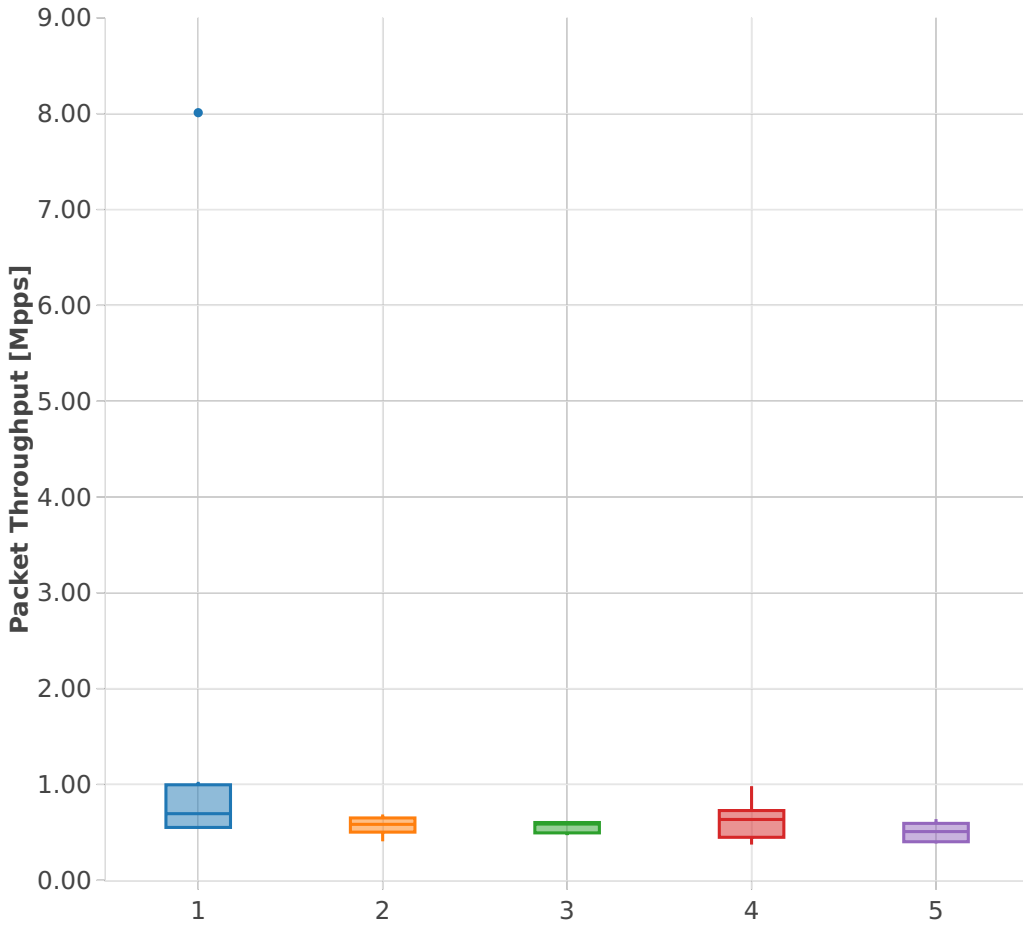

Packet Throughput: k8s-memif-3n-hsw-x710-64b-2t2c-base_and_scale-l2xc-n

Test Cases [Index]

- 1. (07 runs) 10ge2p1x710-eth-1drcl2xcbase-eth-2memif-1drcl2xc-1paral-k8s
- 2. (09 runs) 10ge2p1x710-eth-1drcl2xcbase-eth-2memif-2drcl2xc-1horiz-k8s
- 3. (05 runs) 10ge2p1x710-eth-1drcl2xcbase-eth-2memif-4drcl2xc-1horiz-k8s
- 4. (08 runs) 10ge2p1x710-eth-1drcl2xcbase-eth-4memif-2drcl2xc-1chain-k8s
- 5. (09 runs) 10ge2p1x710-eth-1drcl2xcbase-eth-8memif-4drcl2xc-1chain-k8s