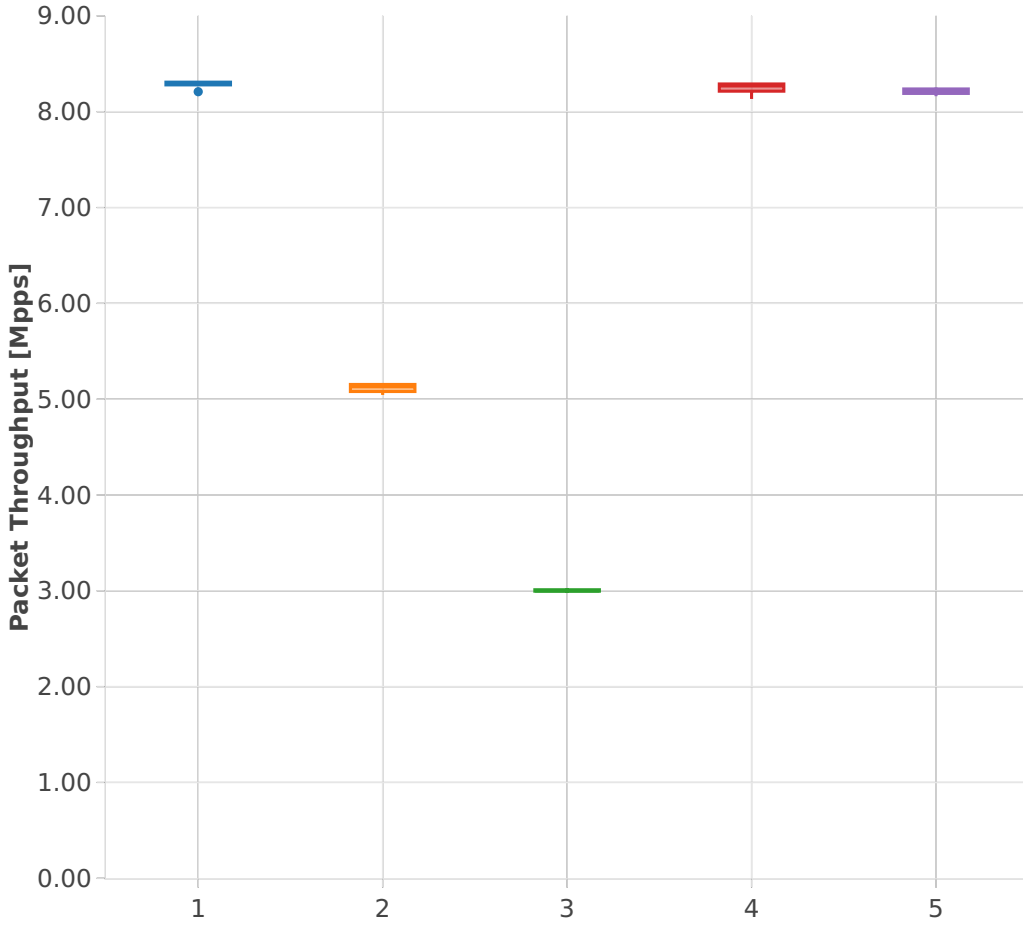

Packet Throughput: k8s-memif-3n-hsw-x710-64b-2t2c-base_and_scale-l2bd-p

Test Cases [Index]

- 1. (07 runs) 10ge2p1x710-eth-1drcl2bdbasemaclrn-eth-2memif-1drcl2xc-1paral-k8s
- 2. (08 runs) 10ge2p1x710-eth-1drcl2bdbasemaclrn-eth-4memif-2drcl2xc-1chain-k8s
- 3. (10 runs) 10ge2p1x710-eth-1drcl2bdbasemaclrn-eth-8memif-4drcl2xc-1chain-k8s
- 4. (10 runs) 10ge2p1x710-eth-1drcl2bdbasemaclrn-eth-2memif-2drcl2xc-1horiz-k8s
- 5. (06 runs) 10ge2p1x710-eth-1drcl2bdbasemaclrn-eth-2memif-4drcl2xc-1horiz-k8s