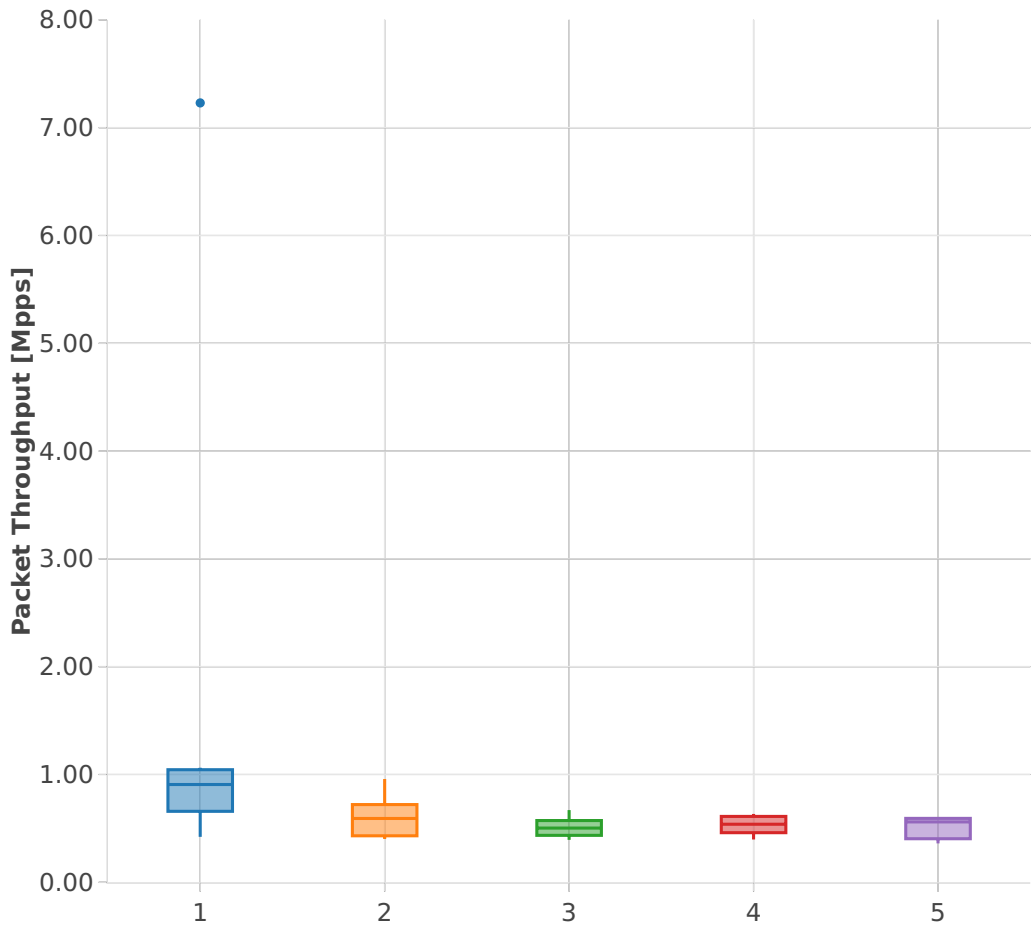

Packet Throughput: k8s-memif-3n-hsw-x710-64b-2t2c-base_and_scale-l2bd-n

Test Cases [Index]

- 1. (07 runs) 10ge2p1x710-eth-1drcl2bdbasemaclrn-eth-2memif-1drcl2xc-1paral-k8s
- 2. (08 runs) 10ge2p1x710-eth-1drcl2bdbasemaclrn-eth-4memif-2drcl2xc-1chain-k8s
- 3. (10 runs) 10ge2p1x710-eth-1drcl2bdbasemaclrn-eth-8memif-4drcl2xc-1chain-k8s
- 4. (10 runs) 10ge2p1x710-eth-1drcl2bdbasemaclrn-eth-2memif-2drcl2xc-1horiz-k8s
- 5. (06 runs) 10ge2p1x710-eth-1drcl2bdbasemaclrn-eth-2memif-4drcl2xc-1horiz-k8s