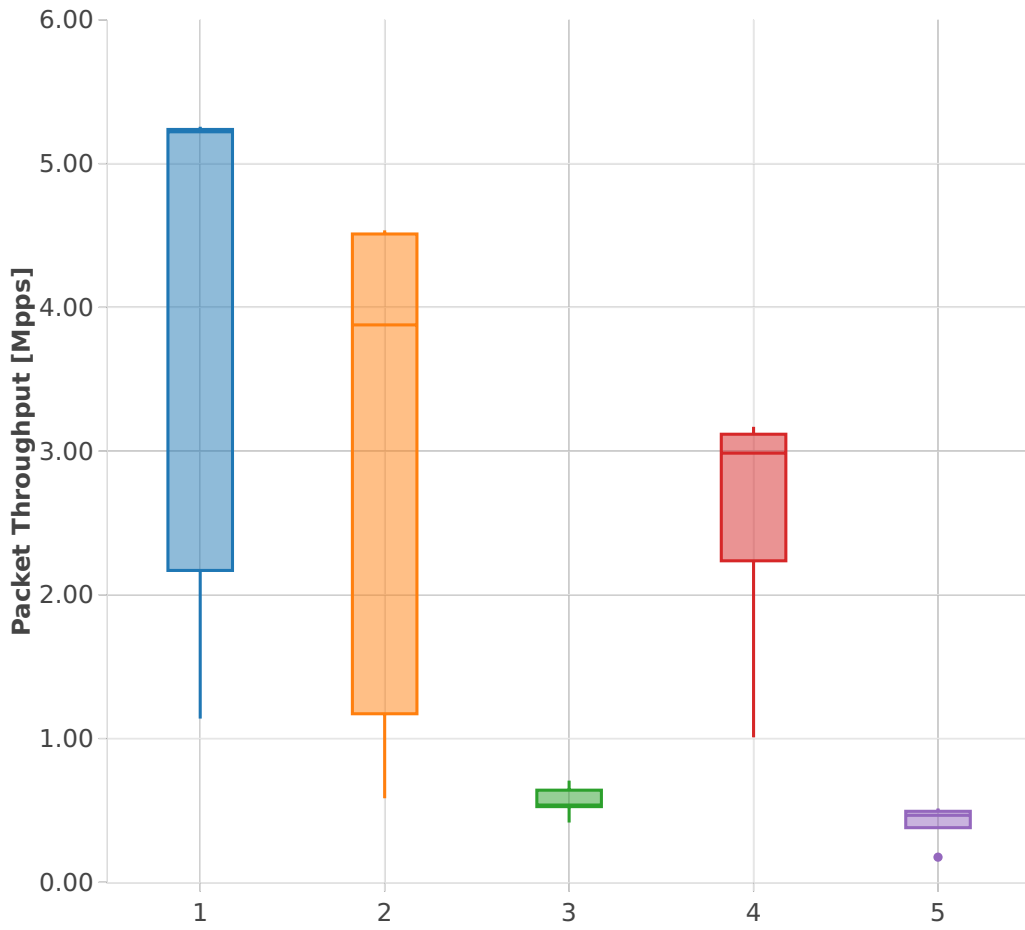

Packet Throughput: k8s-memif-3n-hsw-x710-64b-1t1c-base_and_scale-l2xc-n

Test Cases [Index]

- 1. (07 runs) 10ge2p1x710-eth-1drcl2xcbase-eth-2memif-1drcl2xc-1paral-k8s
- 2. (10 runs) 10ge2p1x710-eth-1drcl2xcbase-eth-2memif-2drcl2xc-1horiz-k8s
- 3. (07 runs) 10ge2p1x710-eth-1drcl2xcbase-eth-2memif-4drcl2xc-1horiz-k8s
- 4. (10 runs) 10ge2p1x710-eth-1drcl2xcbase-eth-4memif-2drcl2xc-1chain-k8s
- 5. (05 runs) 10ge2p1x710-eth-1drcl2xcbase-eth-8memif-4drcl2xc-1chain-k8s