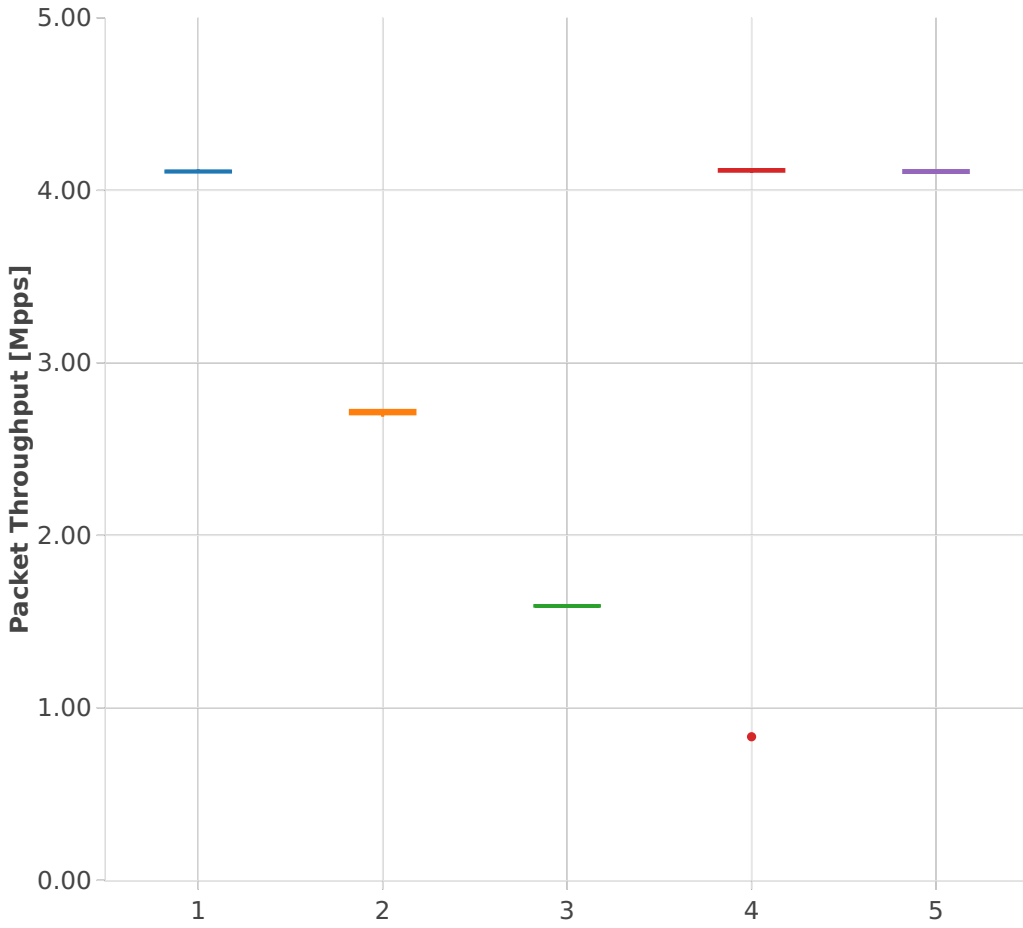

Packet Throughput: k8s-memif-3n-hsw-x710-64b-1t1c-base_and_scale-l2bd-p

Test Cases [Index]

- 1. (06 runs) 10ge2p1x710-eth-1drcl2bdbasemaclrn-eth-2memif-1drcl2xc-1paral-k8s
- 2. (10 runs) 10ge2p1x710-eth-1drcl2bdbasemaclrn-eth-4memif-2drcl2xc-1chain-k8s
- 3. (06 runs) 10ge2p1x710-eth-1drcl2bdbasemaclrn-eth-8memif-4drcl2xc-1chain-k8s
- 4. (11 runs) 10ge2p1x710-eth-1drcl2bdbasemaclrn-eth-2memif-2drcl2xc-1horiz-k8s
- 5. (04 runs) 10ge2p1x710-eth-1drcl2bdbasemaclrn-eth-2memif-4drcl2xc-1horiz-k8s