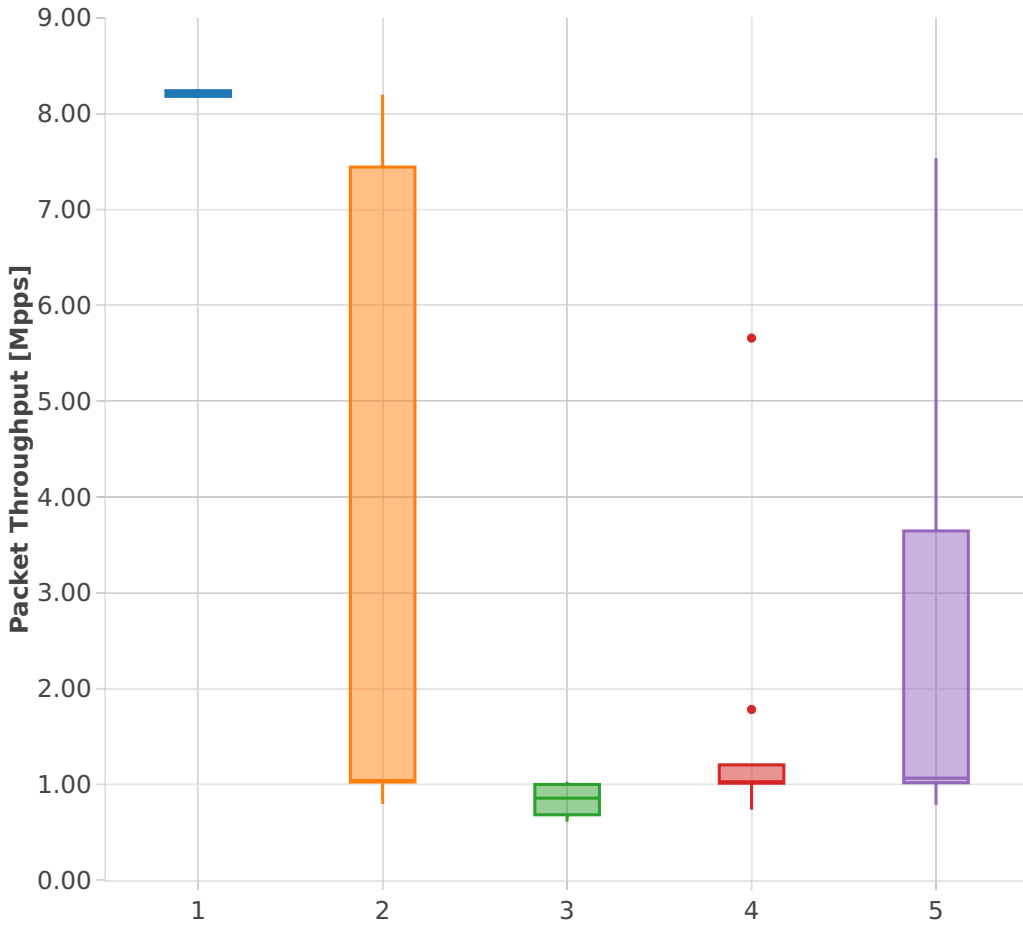

Packet Throughput: k8s-memif-3n-hsw-x520-64b-2t2c-base_and_scale-l2xc-n

Test Cases [Index]

- 1. (04 runs) 10ge2p1x520-eth-1drcl2xcbase-eth-2memif-1drcl2xc-1paral-k8s
- 2. (09 runs) 10ge2p1x520-eth-1drcl2xcbase-eth-2memif-2drcl2xc-1horiz-k8s
- 3. (06 runs) 10ge2p1x520-eth-1drcl2xcbase-eth-8memif-4drcl2xc-1chain-k8s
- 4. (10 runs) 10ge2p1x520-eth-1drcl2xcbase-eth-4memif-2drcl2xc-1chain-k8s
- 5. (08 runs) 10ge2p1x520-eth-1drcl2xcbase-eth-2memif-4drcl2xc-1horiz-k8s