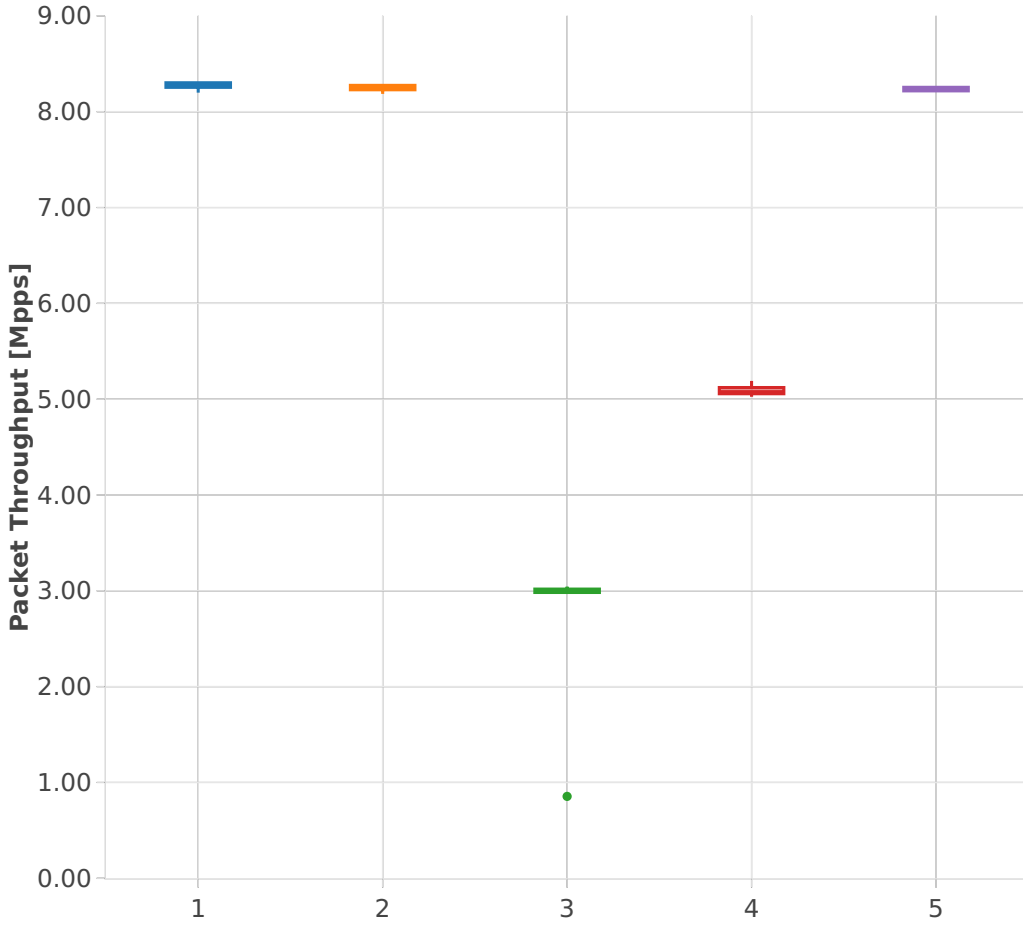

# Packet Throughput: k8s-memif-3n-hsw-x520-64b-2t2c-base\_and\_scale-l2bd-p

## Test Cases [Index]

- 1. (06 runs) 10ge2p1x520-eth-1drcl2bdbasemaclrn-eth-2memif-1drcl2xc-1paral-k8s
- 2. (09 runs) 10ge2p1x520-eth-1drcl2bdbasemaclrn-eth-2memif-2drcl2xc-1horiz-k8s
- 3. (06 runs) 10ge2p1x520-eth-1drcl2bdbasemaclrn-eth-8memif-4drcl2xc-1chain-k8s
- 4. (09 runs) 10ge2p1x520-eth-1drcl2bdbasemaclrn-eth-4memif-2drcl2xc-1chain-k8s
- 5. (06 runs) 10ge2p1x520-eth-1drcl2bdbasemaclrn-eth-2memif-4drcl2xc-1horiz-k8s