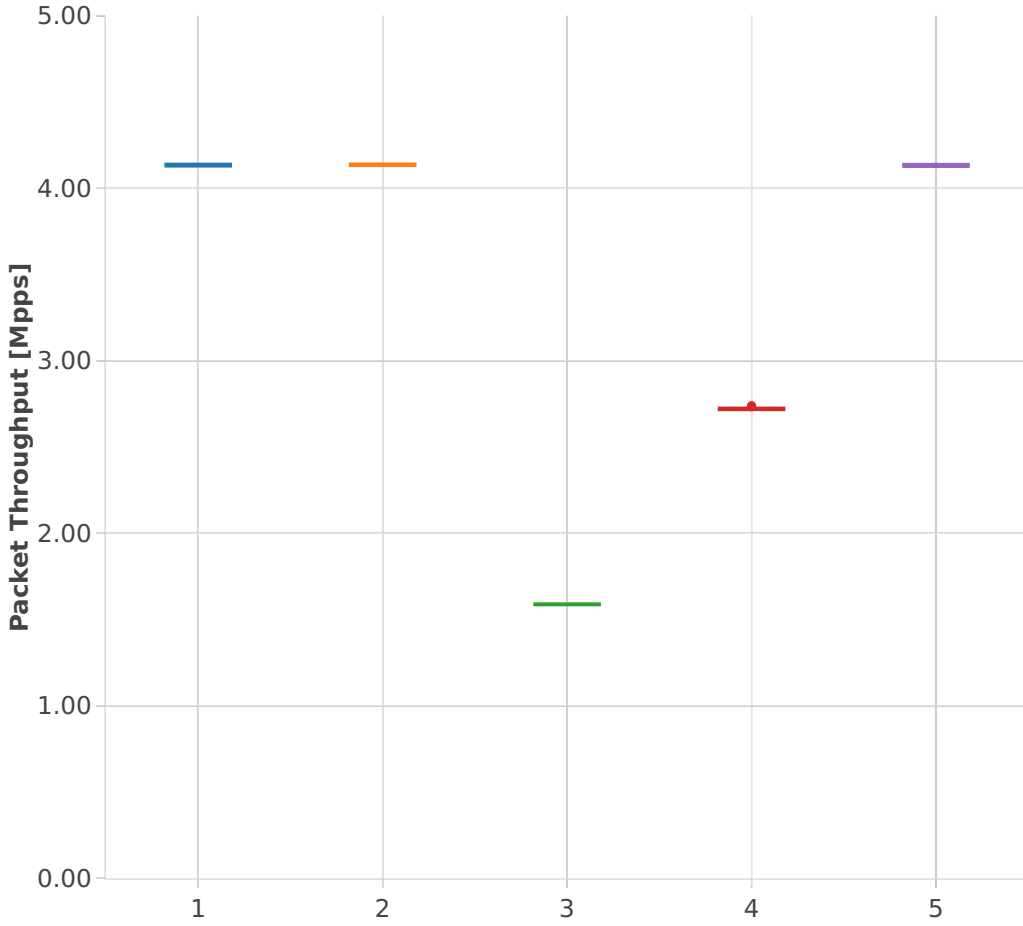

# Packet Throughput: k8s-memif-3n-hsw-x520-64b-1t1c-base\_and\_scale-l2bd-p

## Test Cases [Index]

- 1. (05 runs) 10ge2p1x520-eth-1drcl2bdbasemaclrn-eth-2memif-1drcl2xc-1paral-k8s
- 2. (08 runs) 10ge2p1x520-eth-1drcl2bdbasemaclrn-eth-2memif-2drcl2xc-1horiz-k8s
- 3. (08 runs) 10ge2p1x520-eth-1drcl2bdbasemaclrn-eth-8memif-4drcl2xc-1chain-k8s
- 4. (10 runs) 10ge2p1x520-eth-1drcl2bdbasemaclrn-eth-4memif-2drcl2xc-1chain-k8s
- 5. (08 runs) 10ge2p1x520-eth-1drcl2bdbasemaclrn-eth-2memif-4drcl2xc-1horiz-k8s