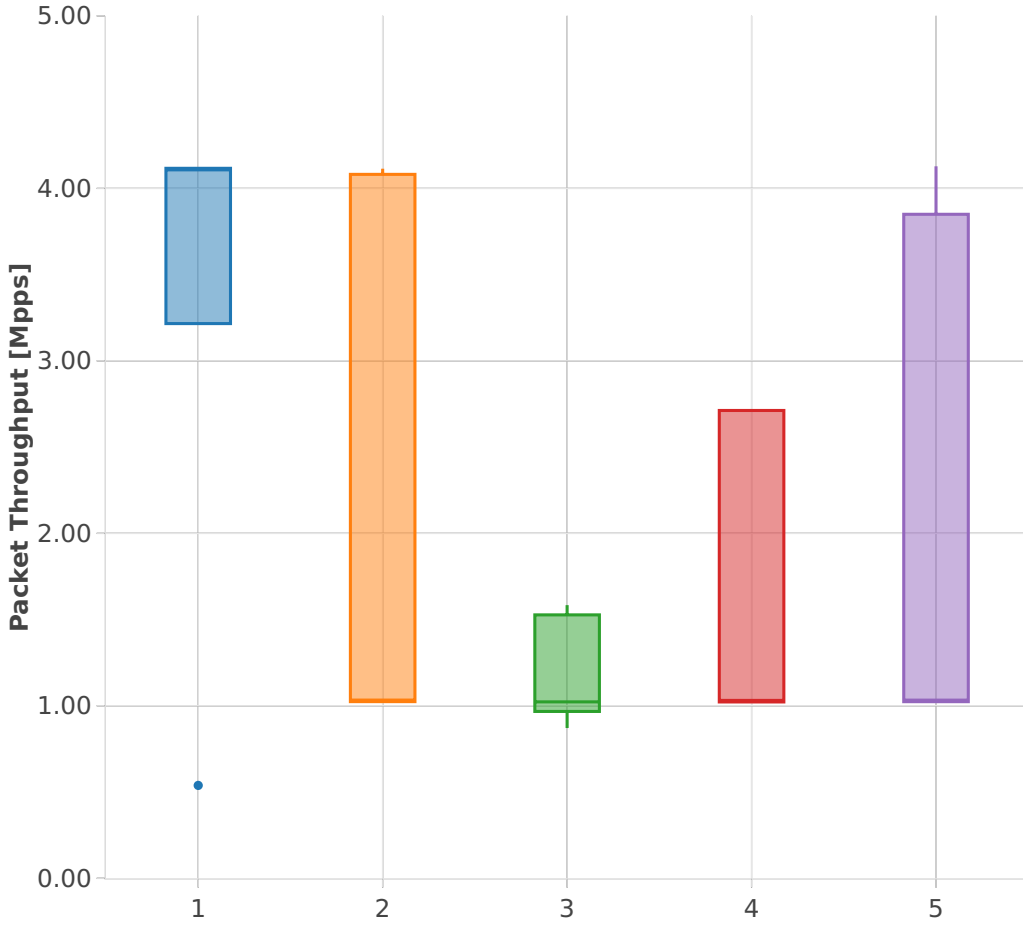

Packet Throughput: k8s-memif-3n-hsw-x520-64b-1t1c-base_and_scale-l2bd-n

Test Cases [Index]

- 1. (05 runs) 10ge2p1x520-eth-1drcl2bdbasemaclrn-eth-2memif-1drcl2xc-1paral-k8s
- 2. (08 runs) 10ge2p1x520-eth-1drcl2bdbasemaclrn-eth-2memif-2drcl2xc-1horiz-k8s
- 3. (08 runs) 10ge2p1x520-eth-1drcl2bdbasemaclrn-eth-8memif-4drcl2xc-1chain-k8s
- 4. (10 runs) 10ge2p1x520-eth-1drcl2bdbasemaclrn-eth-4memif-2drcl2xc-1chain-k8s
- 5. (08 runs) 10ge2p1x520-eth-1drcl2bdbasemaclrn-eth-2memif-4drcl2xc-1horiz-k8s