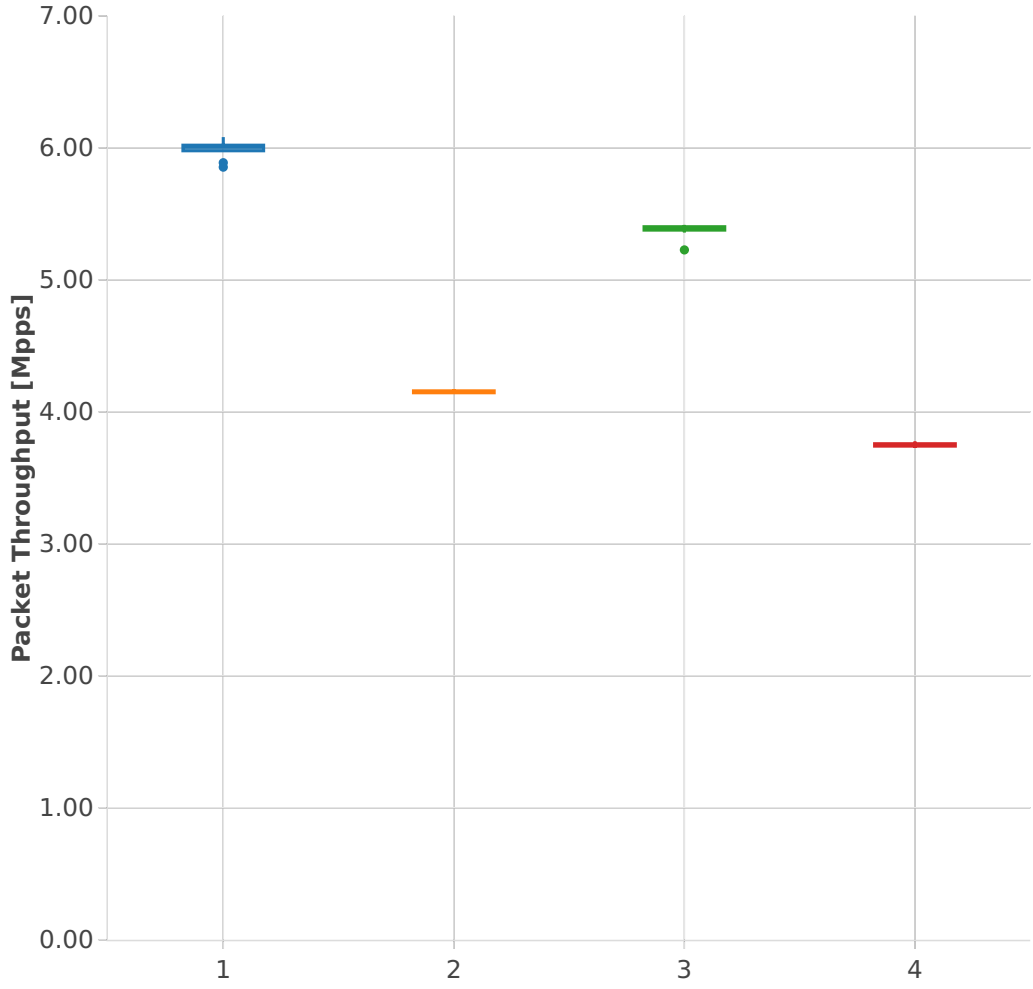

# Packet Throughput: ipsec-3n-hsw-xl710-64b-2t2c-sw-pdr

- Test Cases [Index]**
- 1. (10 runs) 40ge2p1xl710-ethip4ipsecbasenlsw-ip4base-int-aes-gcm
  - 2. (10 runs) 40ge2p1xl710-ethip4ipsecbasenlsw-ip4base-int-cbc-sha1
  - 3. (10 runs) 40ge2p1xl710-ethip4ipsecbasenlsw-ip4base-tnl-aes-gcm
  - 4. (10 runs) 40ge2p1xl710-ethip4ipsecbasenlsw-ip4base-tnl-cbc-sha1