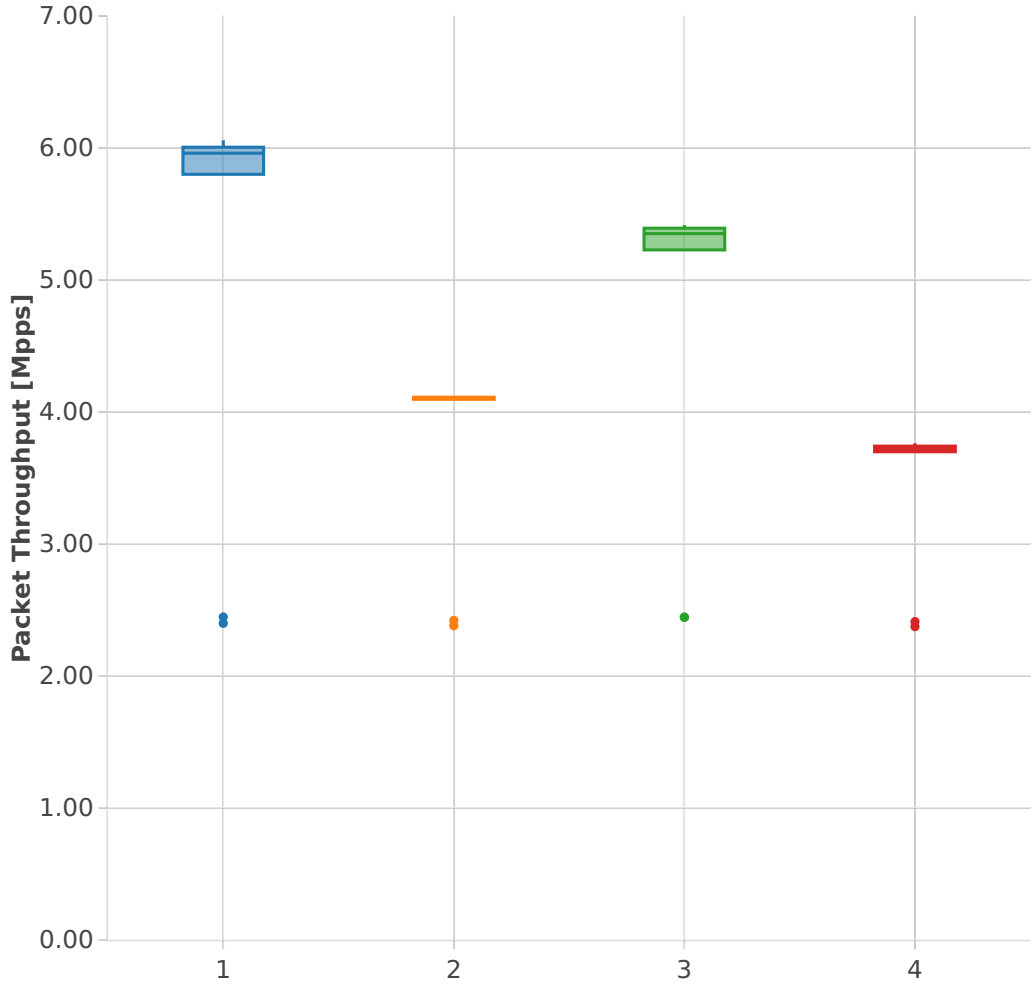

Packet Throughput: ipsec-3n-hsw-xl710-64b-2t2c-sw-ndr

- Test Cases [Index]**
- 1. (10 runs) 40ge2p1xl710-ethip4ipsecbasenlsw-ip4base-int-aes-gcm
 - 2. (10 runs) 40ge2p1xl710-ethip4ipsecbasenlsw-ip4base-int-cbc-sha1
 - 3. (10 runs) 40ge2p1xl710-ethip4ipsecbasenlsw-ip4base-tnl-aes-gcm
 - 4. (10 runs) 40ge2p1xl710-ethip4ipsecbasenlsw-ip4base-tnl-cbc-sha1