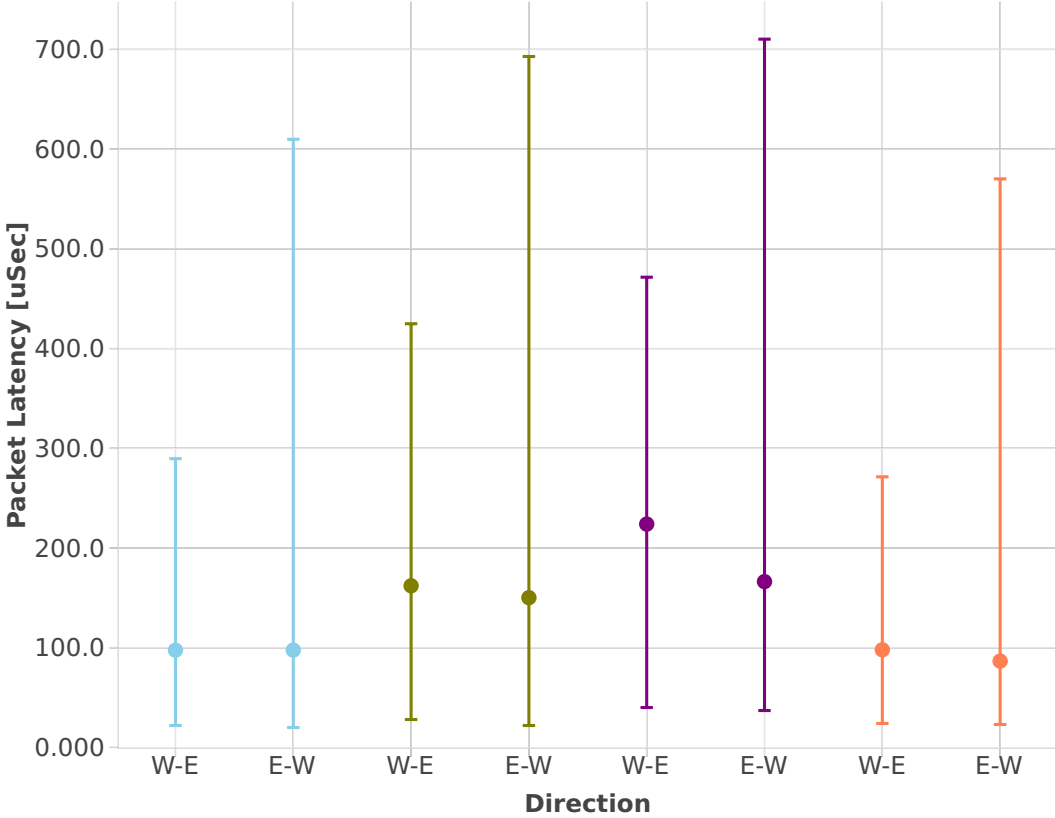

Packet Latency: ipsec-3n-hsw-xl710-64b-2t2c-sw-ndr

- ethip4ipsecbasetnls-w-ip4base-tnl-aes-gcm
- ethip4ipsecbasetnls-w-ip4base-tnl-cbc-sha1
- ethip4ipsecbasetnls-w-ip4base-int-cbc-sha1
- ethip4ipsecbasetnls-w-ip4base-int-aes-gcm