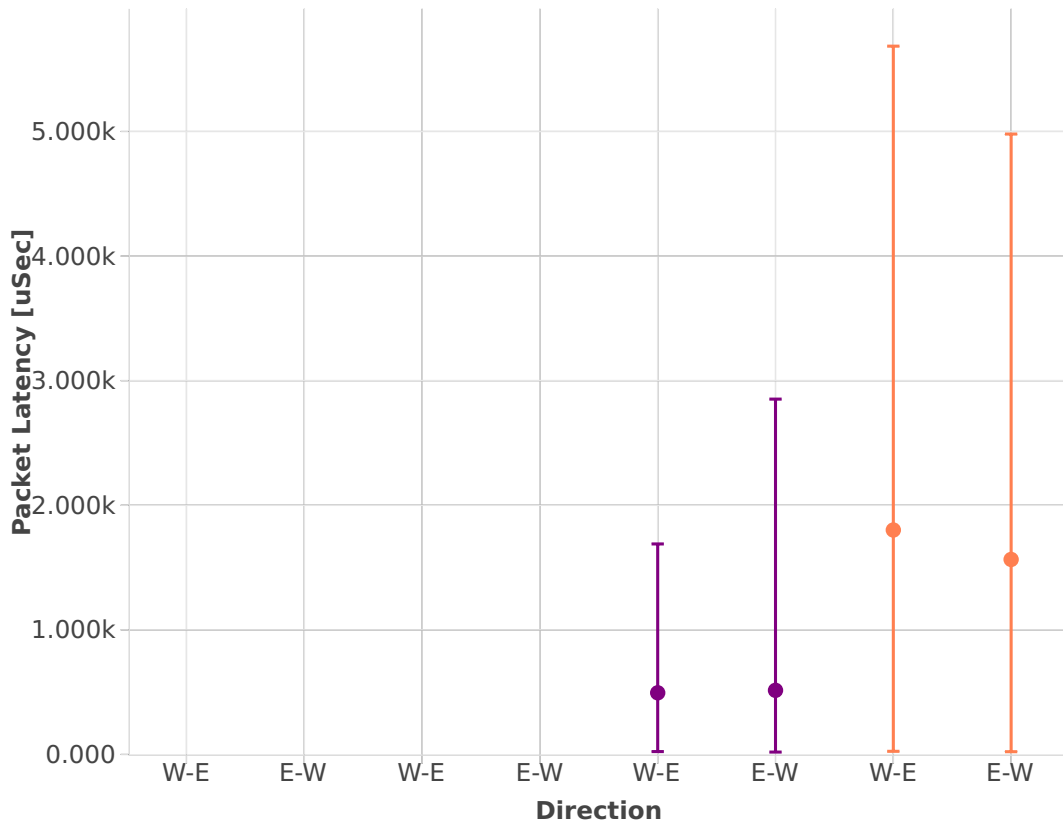

# Packet Latency: ipsec-3n-hsw-xl710-64b-2t2c-scale-ndr

- ethip4ipsecscale1000tnl-ip4base-tnl-aes-gcm
- ethip4ipsecscale1000tnl-ip4base-int-aes-gcm
- ethip4ipsecscale1000tnl-ip4base-int-cbc-sha1
- ethip4ipsecscale1000tnl-ip4base-tnl-cbc-sha1