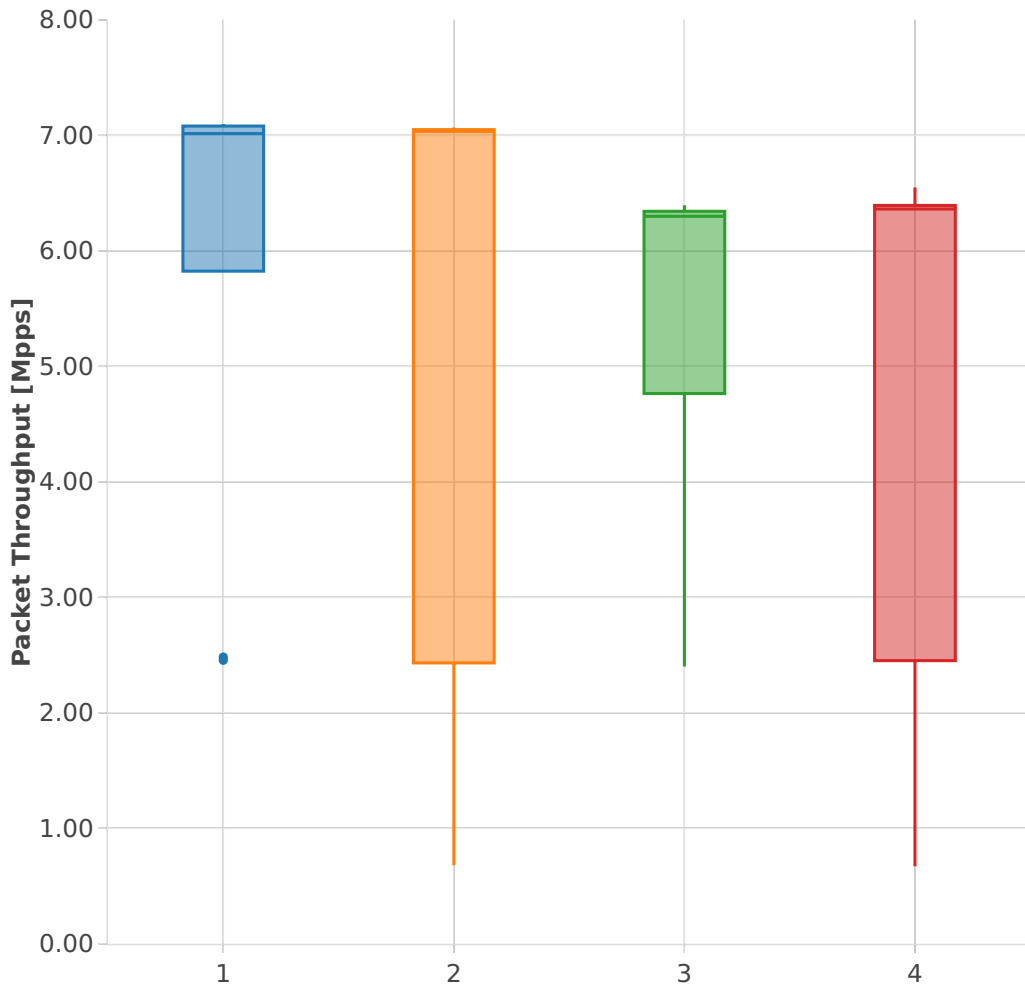

Packet Throughput: ipsec-3n-hsw-xl710-64b-2t2c-base-ndr

Test Cases [Index]

- 1. (10 runs) 40ge2p1xl710-ethip4ipsecbasetnl-ip4base-int-aes-gcm
- 2. (10 runs) 40ge2p1xl710-ethip4ipsecbasetnl-ip4base-int-cbc-sha1
- 3. (09 runs) 40ge2p1xl710-ethip4ipsecbasetnl-ip4base-tnl-aes-gcm
- 4. (09 runs) 40ge2p1xl710-ethip4ipsecbasetnl-ip4base-tnl-cbc-sha1