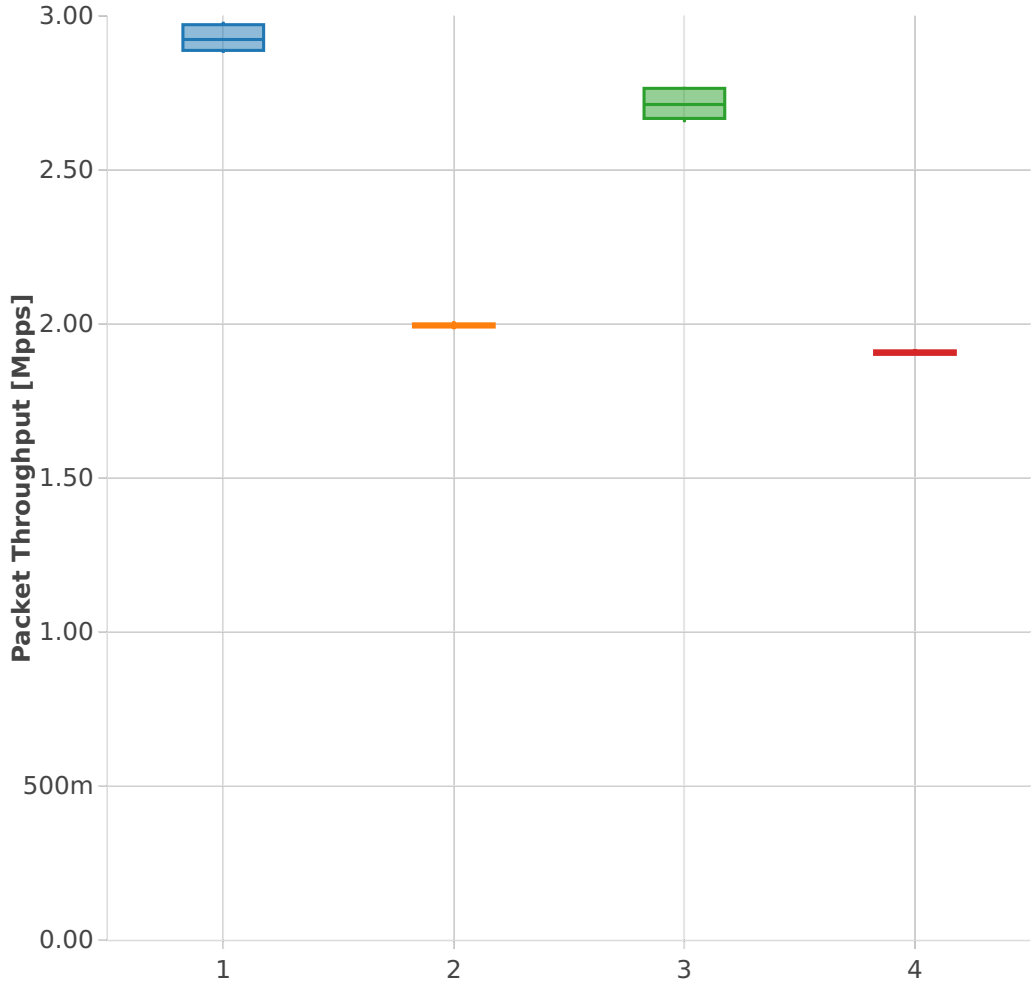

Packet Throughput: ipsec-3n-hsw-xl710-64b-1t1c-sw-pdr

- Test Cases [Index]**
- 1. (10 runs) 40ge2p1xl710-ethip4ipsecbasenlsw-ip4base-int-aes-gcm
 - 2. (10 runs) 40ge2p1xl710-ethip4ipsecbasenlsw-ip4base-int-cbc-sha1
 - 3. (10 runs) 40ge2p1xl710-ethip4ipsecbasenlsw-ip4base-tnl-aes-gcm
 - 4. (10 runs) 40ge2p1xl710-ethip4ipsecbasenlsw-ip4base-tnl-cbc-sha1