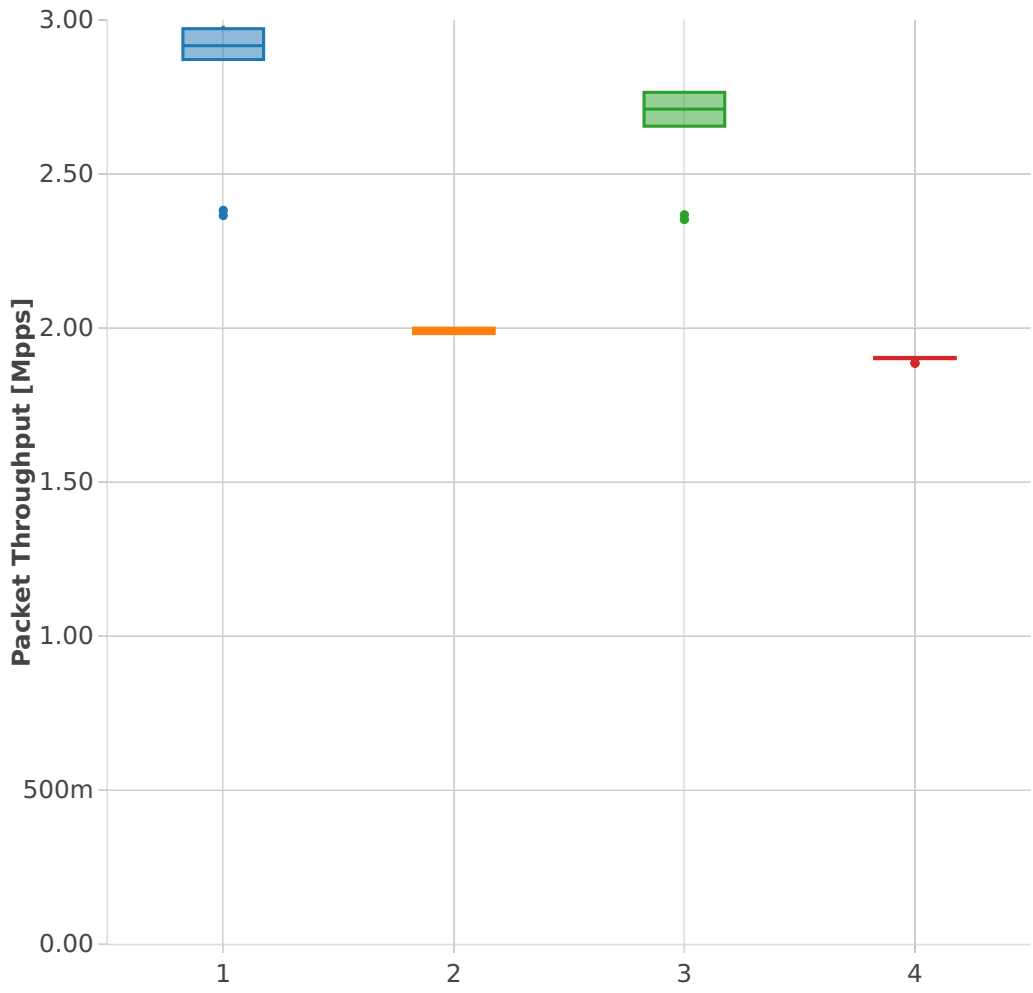

Packet Throughput: ipsec-3n-hsw-xl710-64b-1t1c-sw-ndr

- Test Cases [Index]**
- 1. (10 runs) 40ge2p1xl710-ethip4ipsecbasenlsw-ip4base-int-aes-gcm
 - 2. (10 runs) 40ge2p1xl710-ethip4ipsecbasenlsw-ip4base-int-cbc-sha1
 - 3. (10 runs) 40ge2p1xl710-ethip4ipsecbasenlsw-ip4base-tnl-aes-gcm
 - 4. (10 runs) 40ge2p1xl710-ethip4ipsecbasenlsw-ip4base-tnl-cbc-sha1