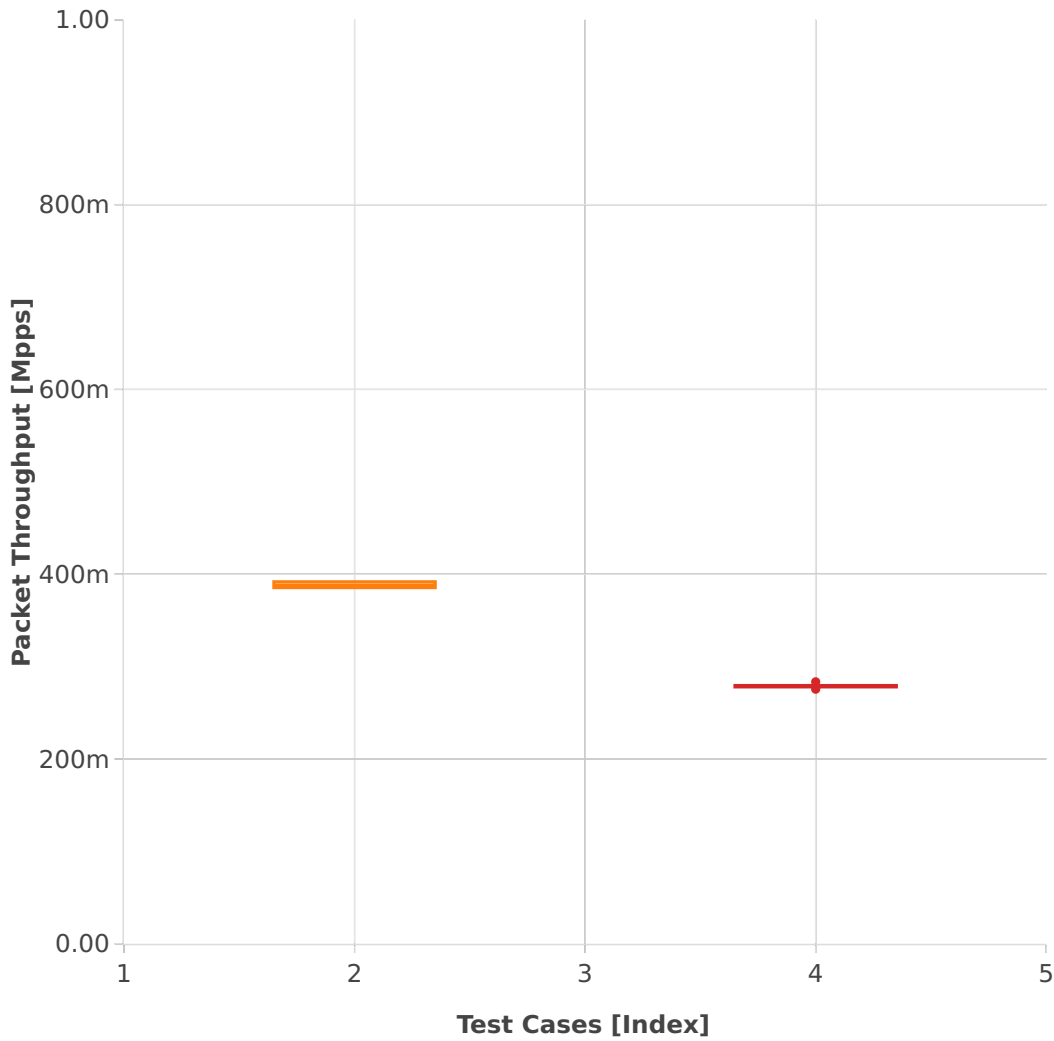

# Packet Throughput: ipsec-3n-hsw-xl710-64b-1t1c-scale-pdr

- 1. (00 run) 40ge2p1xl710-ethip4ipsecscale1000tnl-ip4base-int-aes-gcm
- 2. (00 run) 40ge2p1xl710-ethip4ipsecscale1000tnl-ip4base-int-cbc-sha1
- 3. (10 runs) 40ge2p1xl710-ethip4ipsecscale1000tnl-ip4base-tnl-aes-gcm
- 4. (10 runs) 40ge2p1xl710-ethip4ipsecscale1000tnl-ip4base-tnl-cbc-sha1