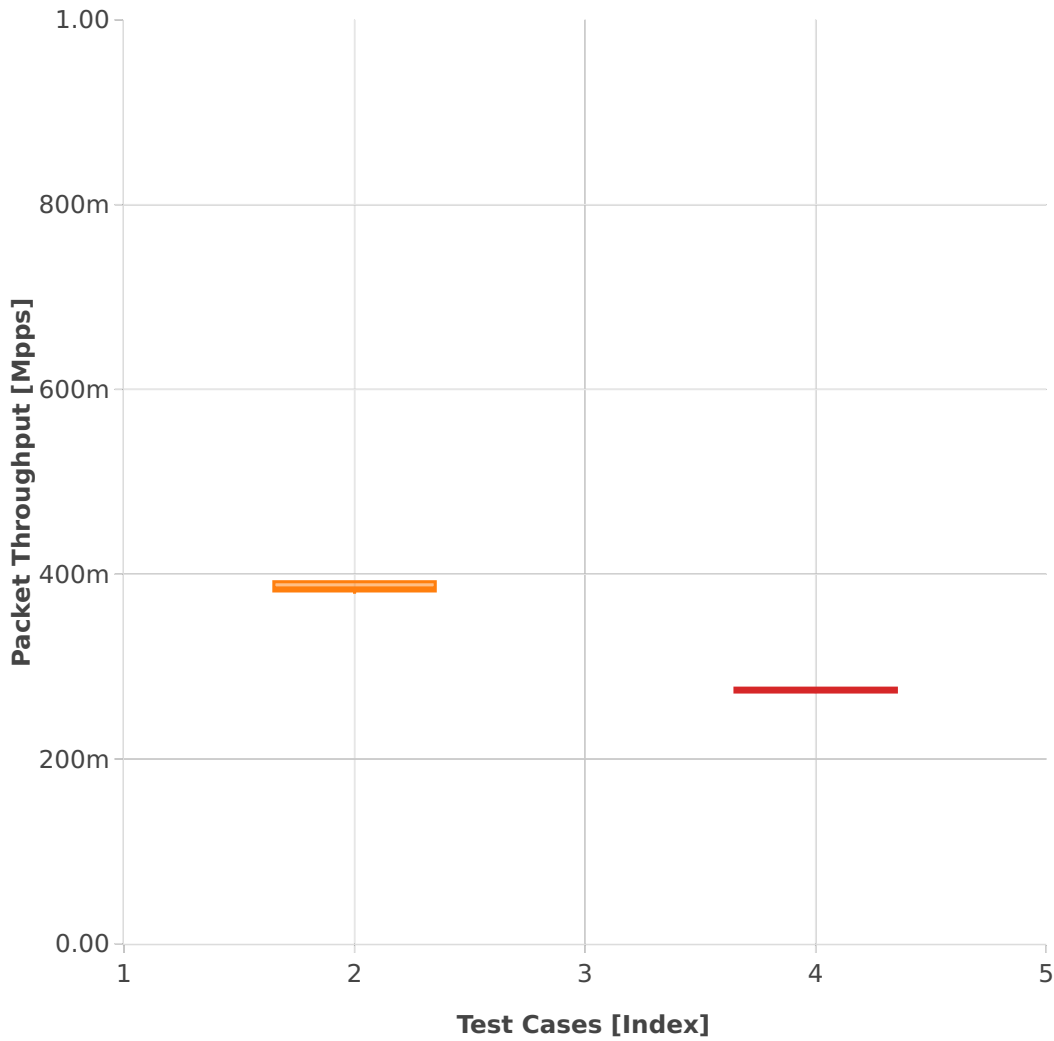

Packet Throughput: ipsec-3n-hsw-xl710-64b-1t1c-scale-ndr

- 1. (00 run) 40ge2p1xl710-ethip4ipsecscale1000tnl-ip4base-int-aes-gcm
- 2. (00 run) 40ge2p1xl710-ethip4ipsecscale1000tnl-ip4base-int-cbc-sha1
- 3. (10 runs) 40ge2p1xl710-ethip4ipsecscale1000tnl-ip4base-tnl-aes-gcm
- 4. (10 runs) 40ge2p1xl710-ethip4ipsecscale1000tnl-ip4base-tnl-cbc-sha1