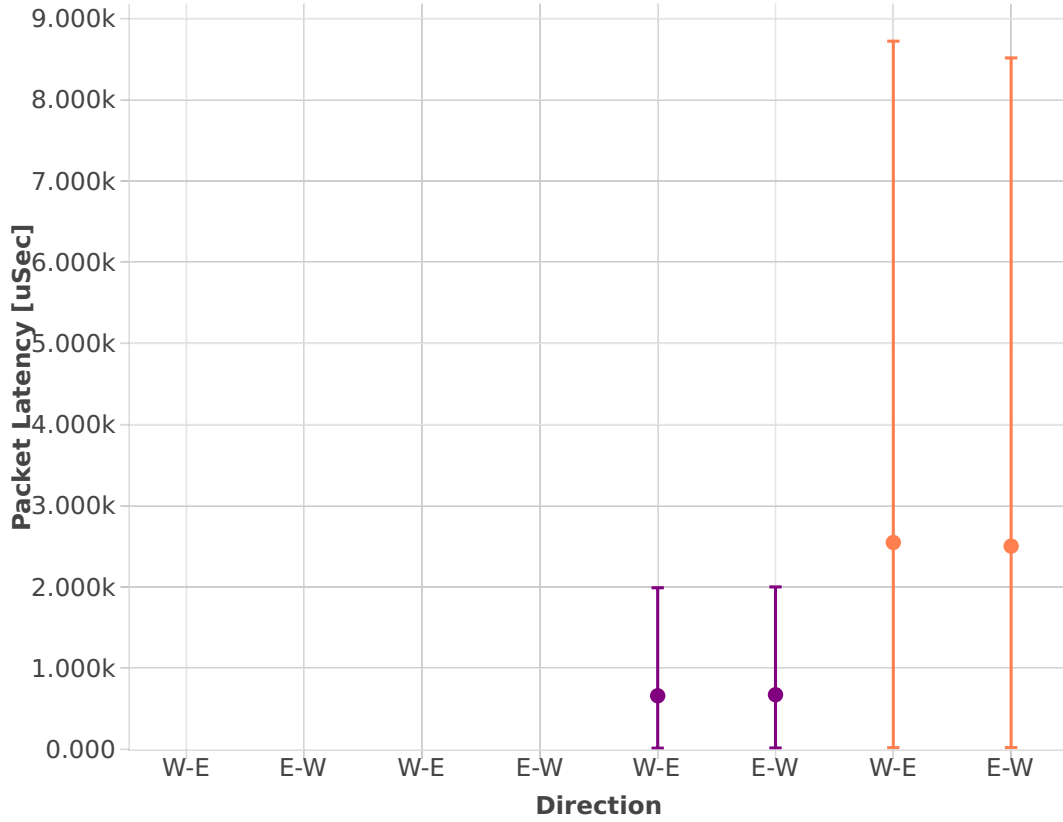

Packet Latency: ipsec-3n-hsw-xl710-64b-1t1c-scale-ndr

- ethip4ipsecscale1000tnl-ip4base-tnl-aes-gcm
- ethip4ipsecscale1000tnl-ip4base-int-aes-gcm
- ethip4ipsecscale1000tnl-ip4base-int-cbc-sha1
- ethip4ipsecscale1000tnl-ip4base-tnl-cbc-sha1