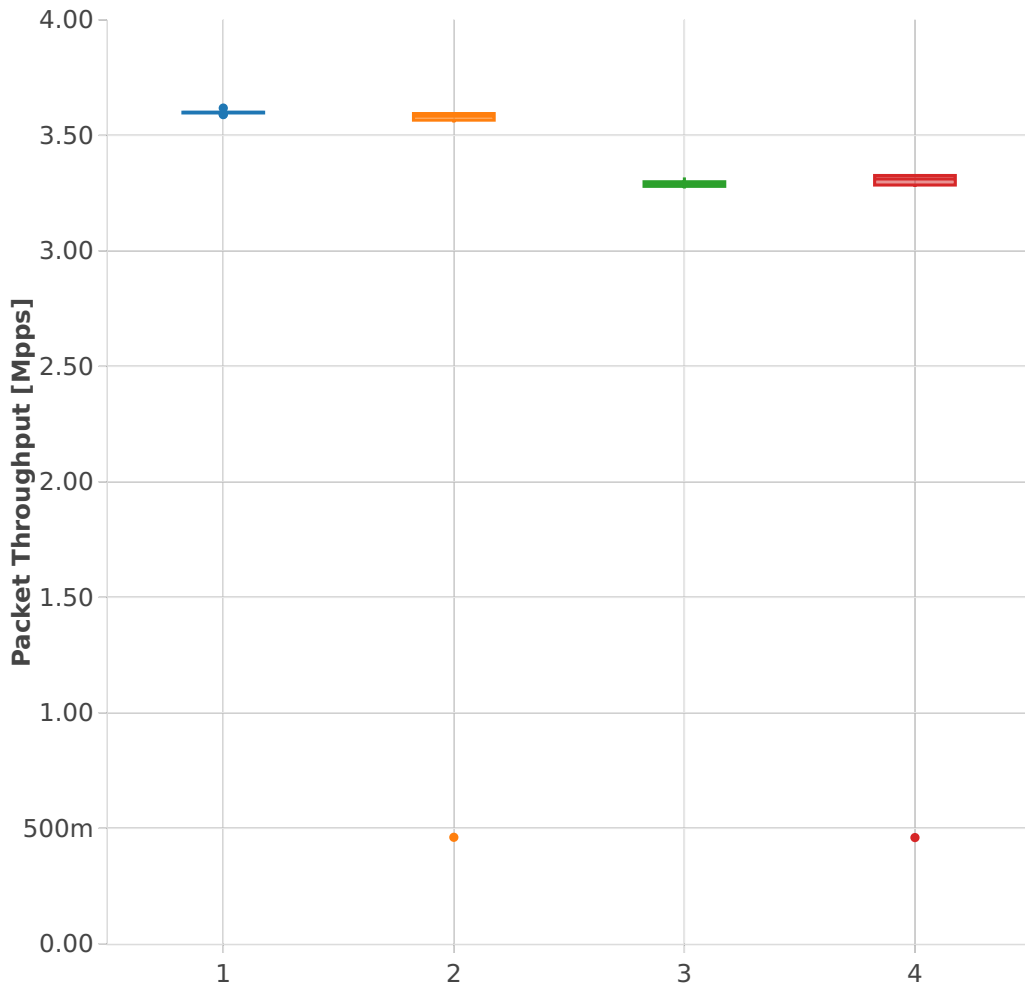

Packet Throughput: ipsec-3n-hsw-xl710-64b-1t1c-base-pdr

Test Cases [Index]

- 1. (10 runs) 40ge2p1xl710-ethip4ipsecbase-tnl-ip4base-int-aes-gcm
- 2. (10 runs) 40ge2p1xl710-ethip4ipsecbase-tnl-ip4base-int-cbc-sha1
- 3. (09 runs) 40ge2p1xl710-ethip4ipsecbase-tnl-ip4base-tnl-aes-gcm
- 4. (09 runs) 40ge2p1xl710-ethip4ipsecbase-tnl-ip4base-tnl-cbc-sha1