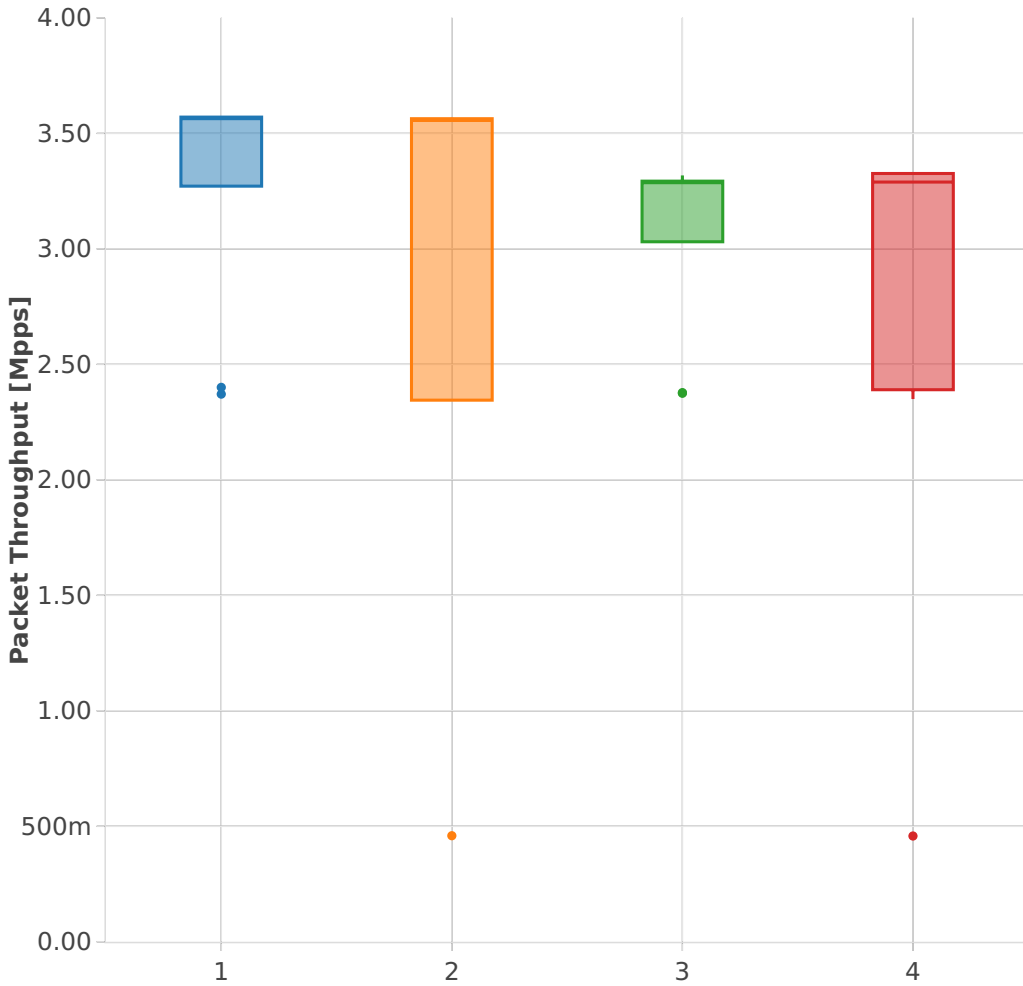

# Packet Throughput: ipsec-3n-hsw-xl710-64b-1t1c-base-ndr

## Test Cases [Index]

- 1. (10 runs) 40ge2p1xl710-ethip4ipsecbasetnl-ip4base-int-aes-gcm
- 2. (10 runs) 40ge2p1xl710-ethip4ipsecbasetnl-ip4base-int-cbc-sha1
- 3. (09 runs) 40ge2p1xl710-ethip4ipsecbasetnl-ip4base-tnl-aes-gcm
- 4. (09 runs) 40ge2p1xl710-ethip4ipsecbasetnl-ip4base-tnl-cbc-sha1