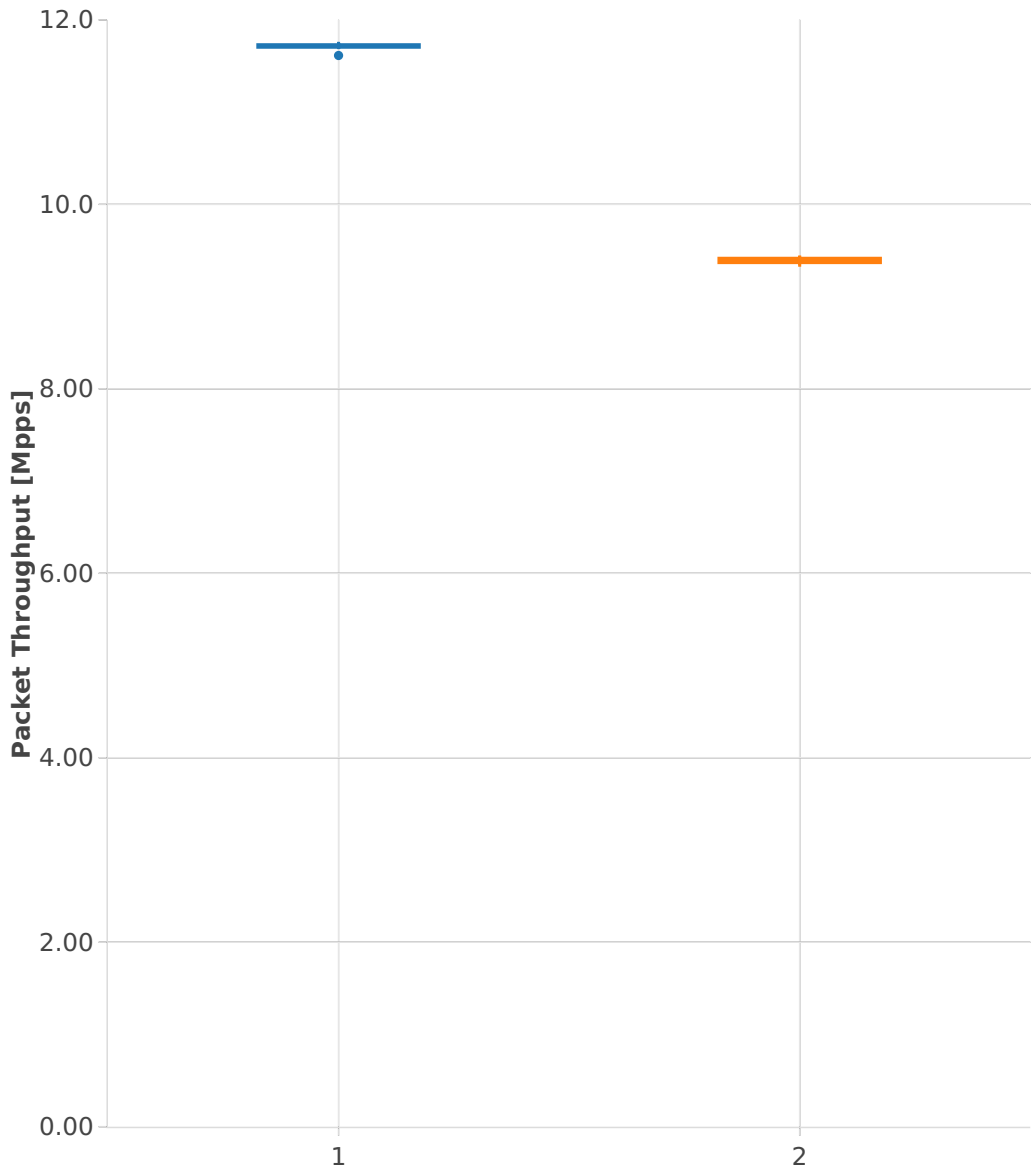

# Packet Throughput: ip6tun-3n-hsw-x520-78b-2t2c-base\_and\_scale-pdr

- 1. (10 runs) 10ge2p1x520-ethip6lispip4-ip6base
- 2. (10 runs) 10ge2p1x520-ethip6lispip6-ip6base