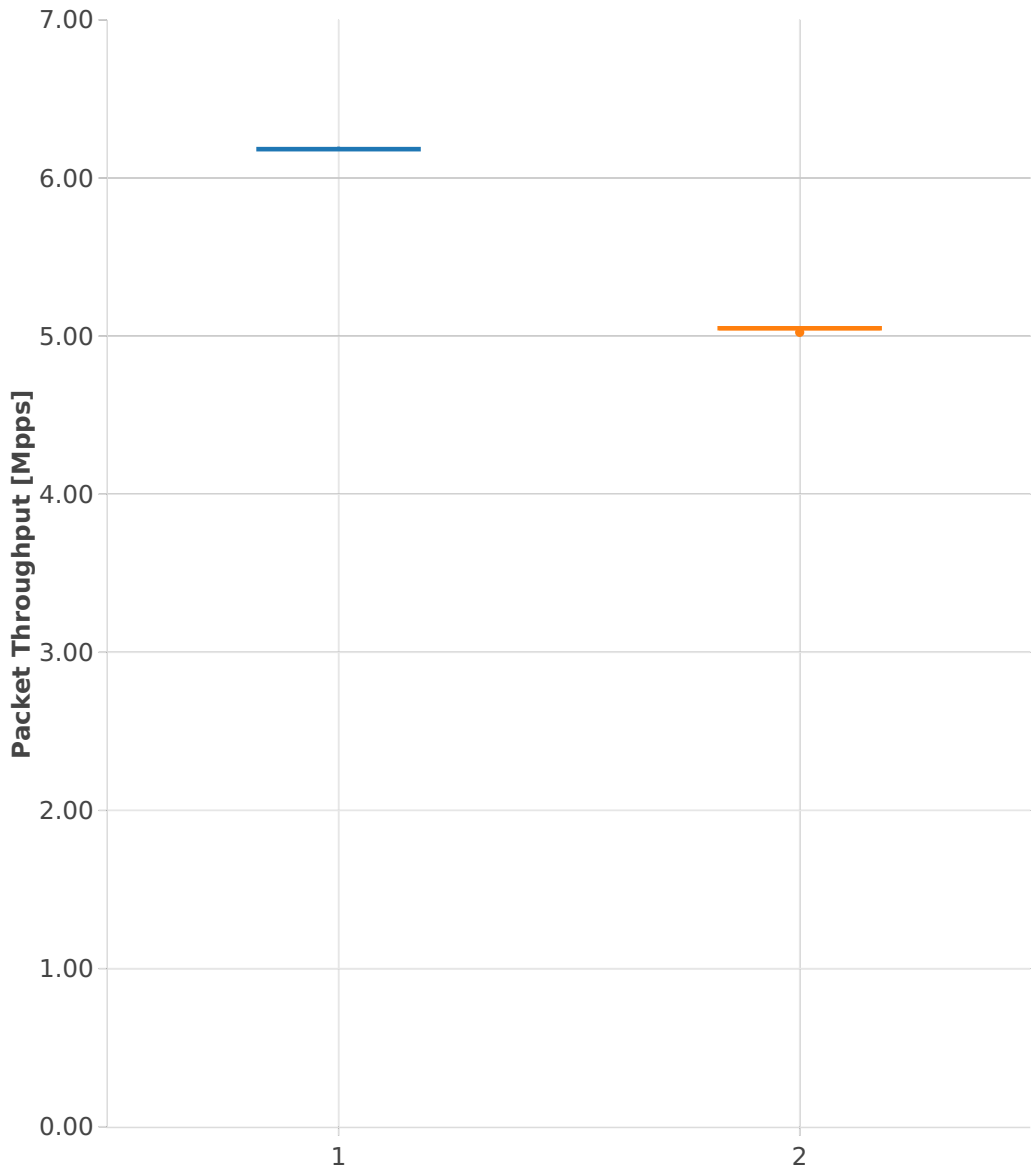

# Packet Throughput: ip6tun-3n-hsw-x520-78b-1t1c-base\_and\_scale-pdr

- 1. (10 runs) 10ge2p1x520-ethip6lispip4-ip6base
- 2. (10 runs) 10ge2p1x520-ethip6lispip6-ip6base