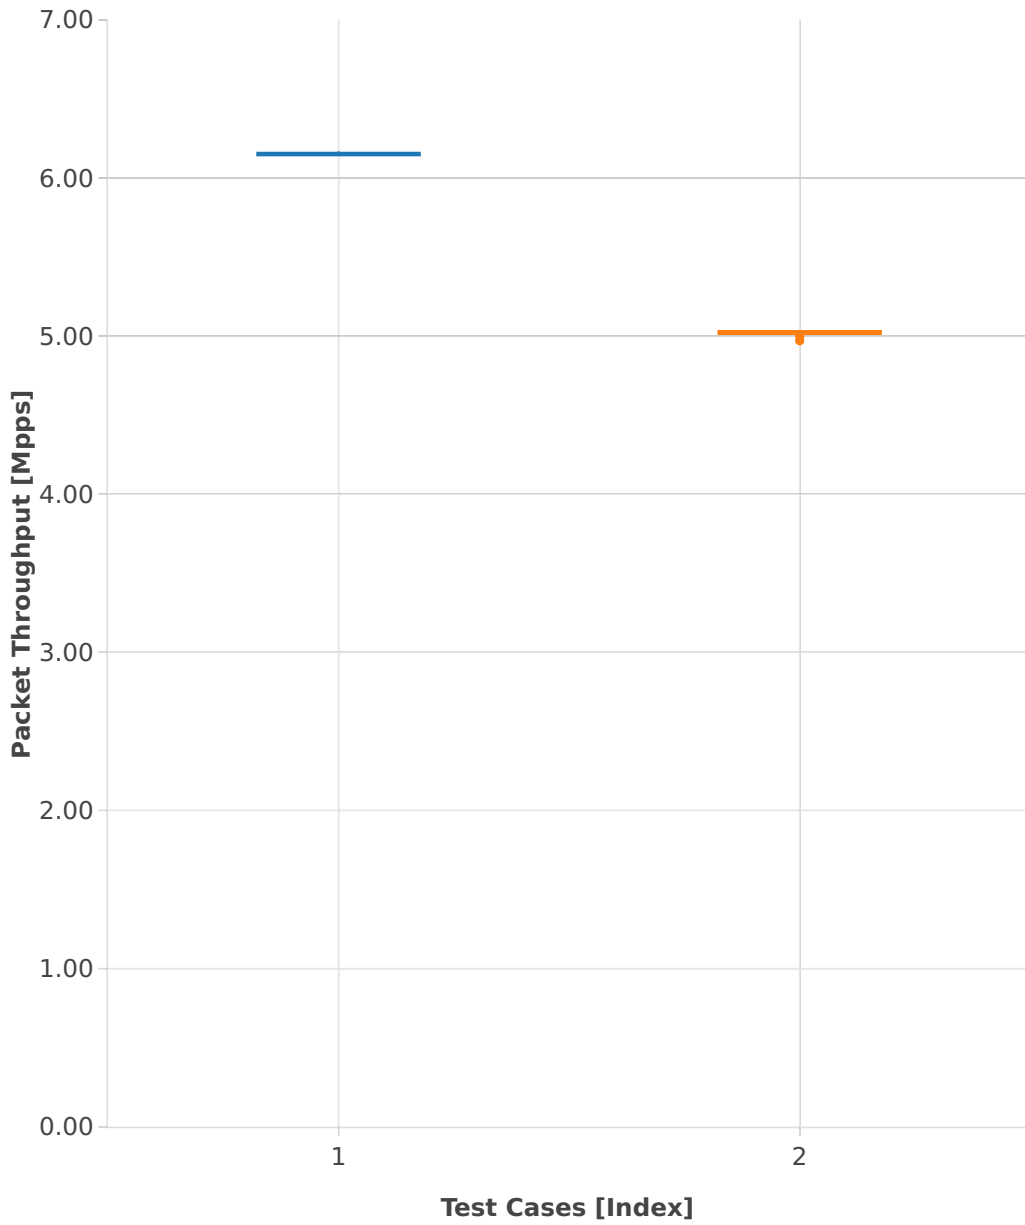

Packet Throughput: ip6tun-3n-hsw-x520-78b-1t1c-base_and_scale-ndr

- 1. (10 runs) 10ge2p1x520-ethip6lispip4-ip6base
- 2. (10 runs) 10ge2p1x520-ethip6lispip6-ip6base