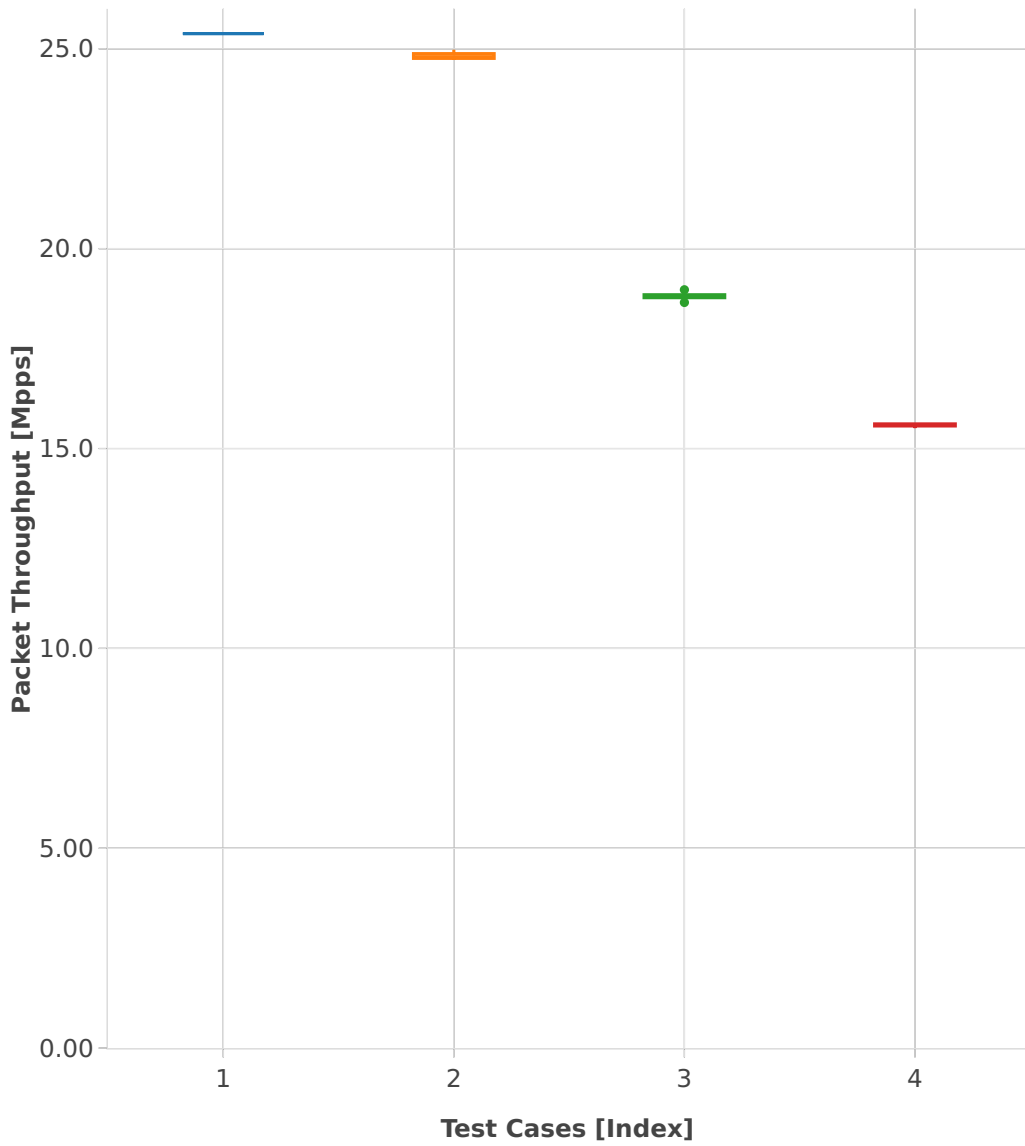

Packet Throughput: ip6-3n-skx-x710-78b-4t2c-base_and_scale-pdr

- 1. (10 runs) 10ge2p1x710-ethip6-ip6base
- 2. (10 runs) 10ge2p1x710-ethip6-ip6scale20k
- 3. (10 runs) 10ge2p1x710-ethip6-ip6scale200k
- 4. (10 runs) 10ge2p1x710-ethip6-ip6scale2m