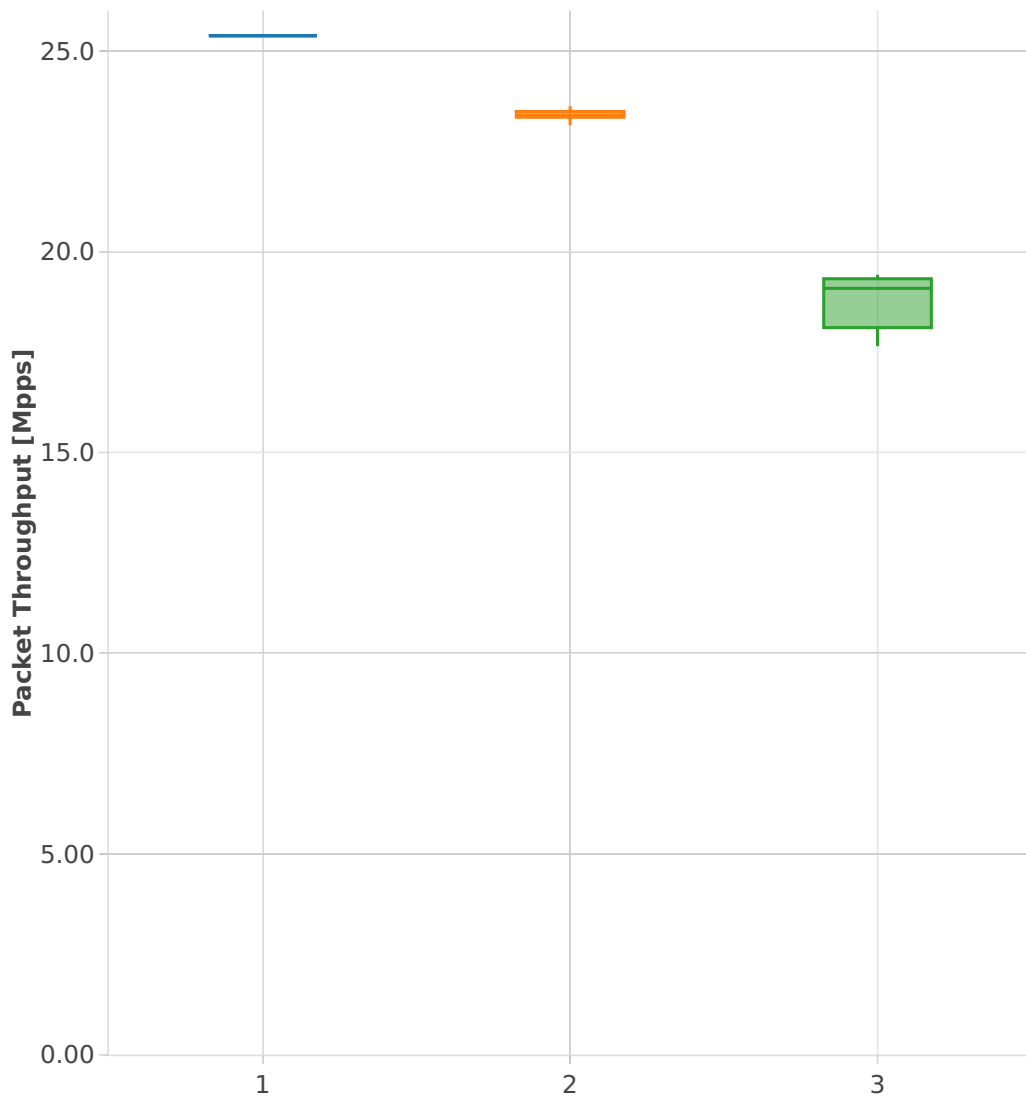

Packet Throughput: ip6-3n-skx-x710-78b-4t2c-base_and_features-pdr

Test Cases [Index]

- 1. (10 runs) 10ge2p1x710-ethip6-ip6base
- 2. (10 runs) 10ge2p1x710-ethip6-ip6base-copwhltlistbase
- 3. (10 runs) 10ge2p1x710-ethip6-ip6base-
.....