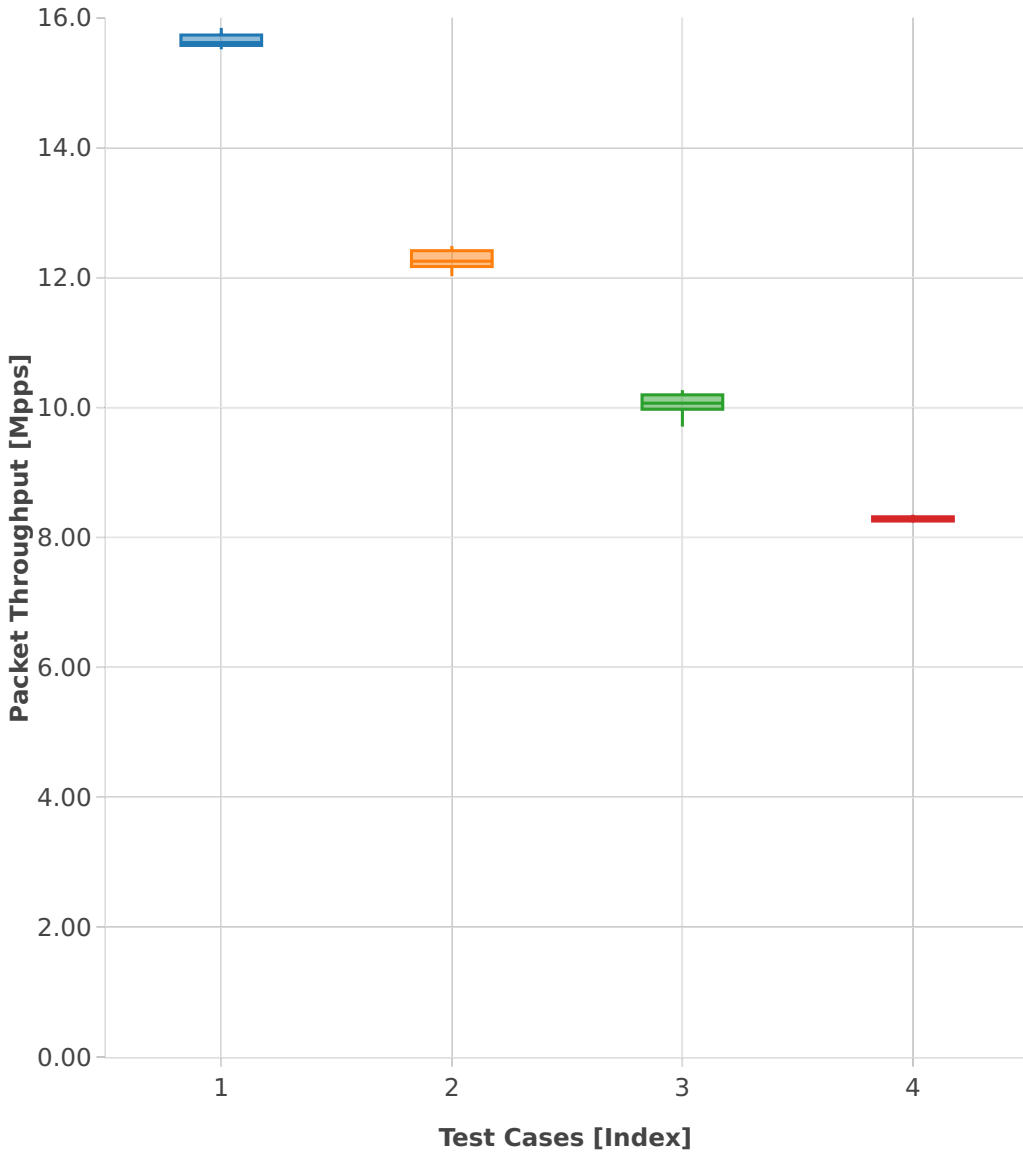

# Packet Throughput: ip6-3n-skx-x710-78b-2t1c-base\_and\_scale-ndr

- 1. (10 runs) 10ge2p1x710-ethip6-ip6base
- 2. (10 runs) 10ge2p1x710-ethip6-ip6scale20k
- 3. (10 runs) 10ge2p1x710-ethip6-ip6scale200k
- 4. (10 runs) 10ge2p1x710-ethip6-ip6scale2m