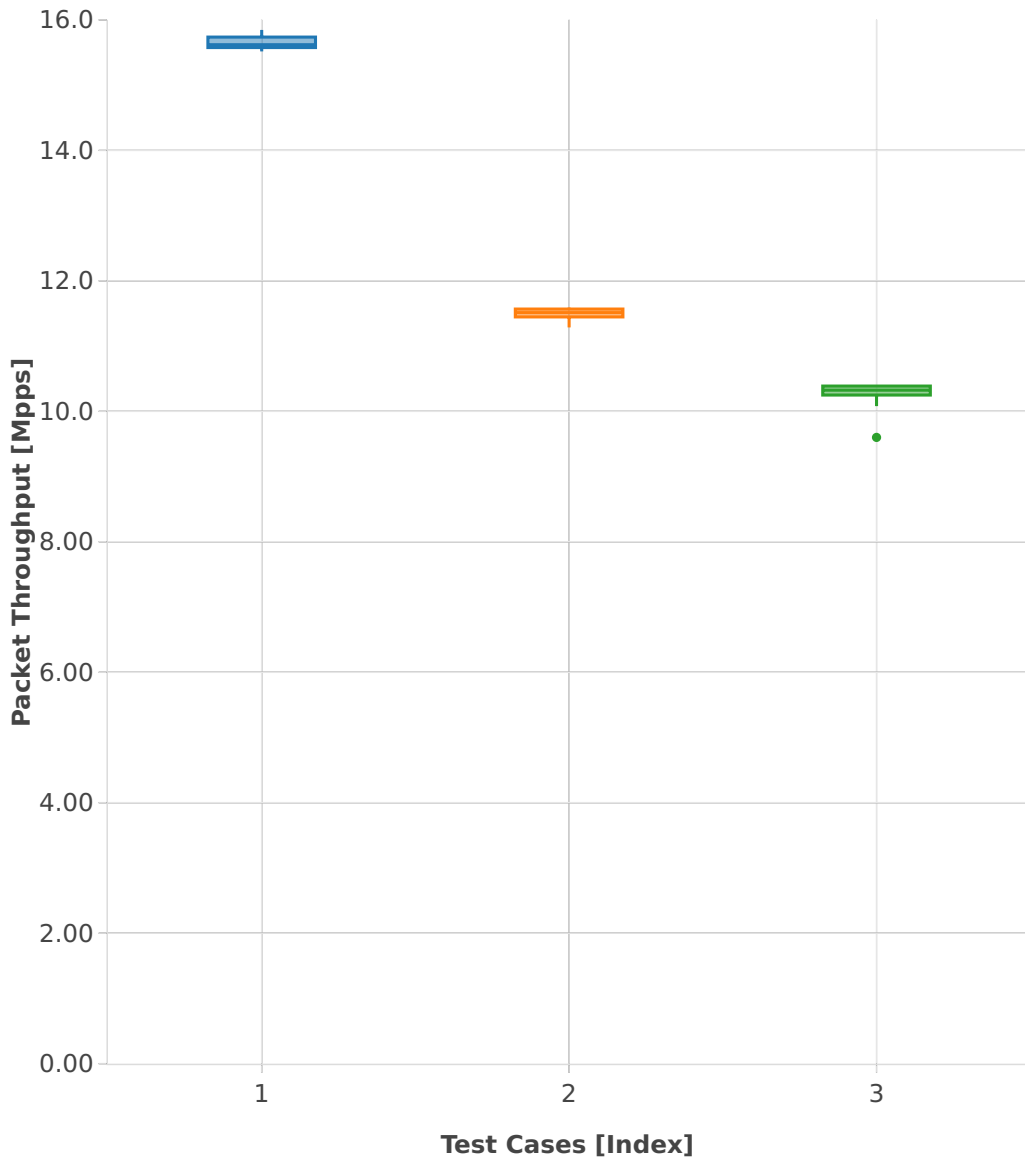

# Packet Throughput: ip6-3n-skx-x710-78b-2t1c-base\_and\_features-ndr

- 1. (10 runs) 10ge2p1x710-ethip6-ip6base
- 2. (10 runs) 10ge2p1x710-ethip6-ip6base-copwhltlistbase
- 3. (10 runs) 10ge2p1x710-ethip6-ip6base-  
.....