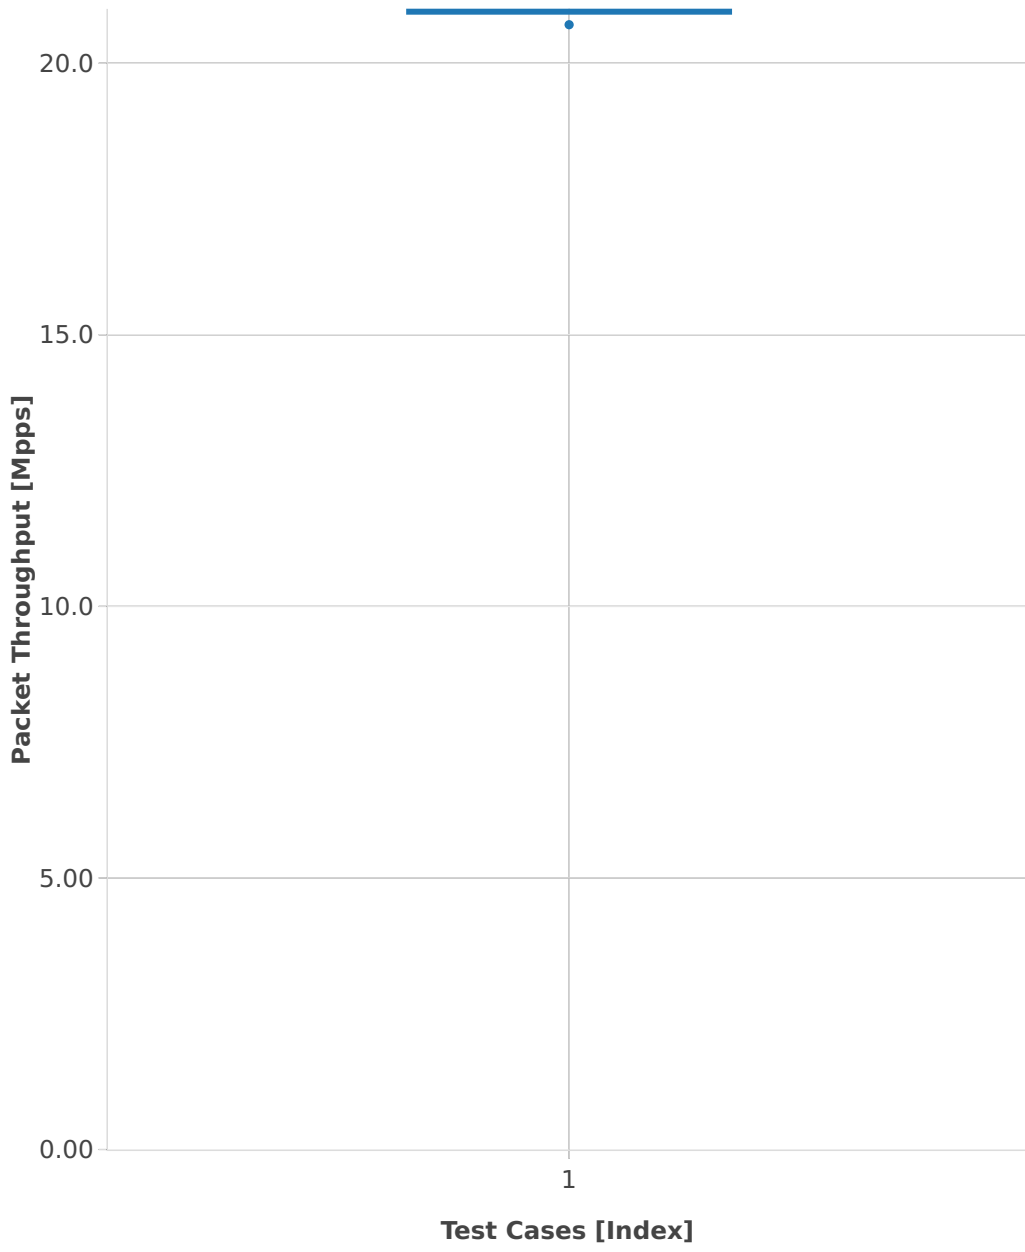

Packet Throughput: ip6-3n-hsw-xl710-78b-2t2c-base_and_scale-pdr

■ 1. (10 runs) 40ge2p1xl710-ethip6-ip6base