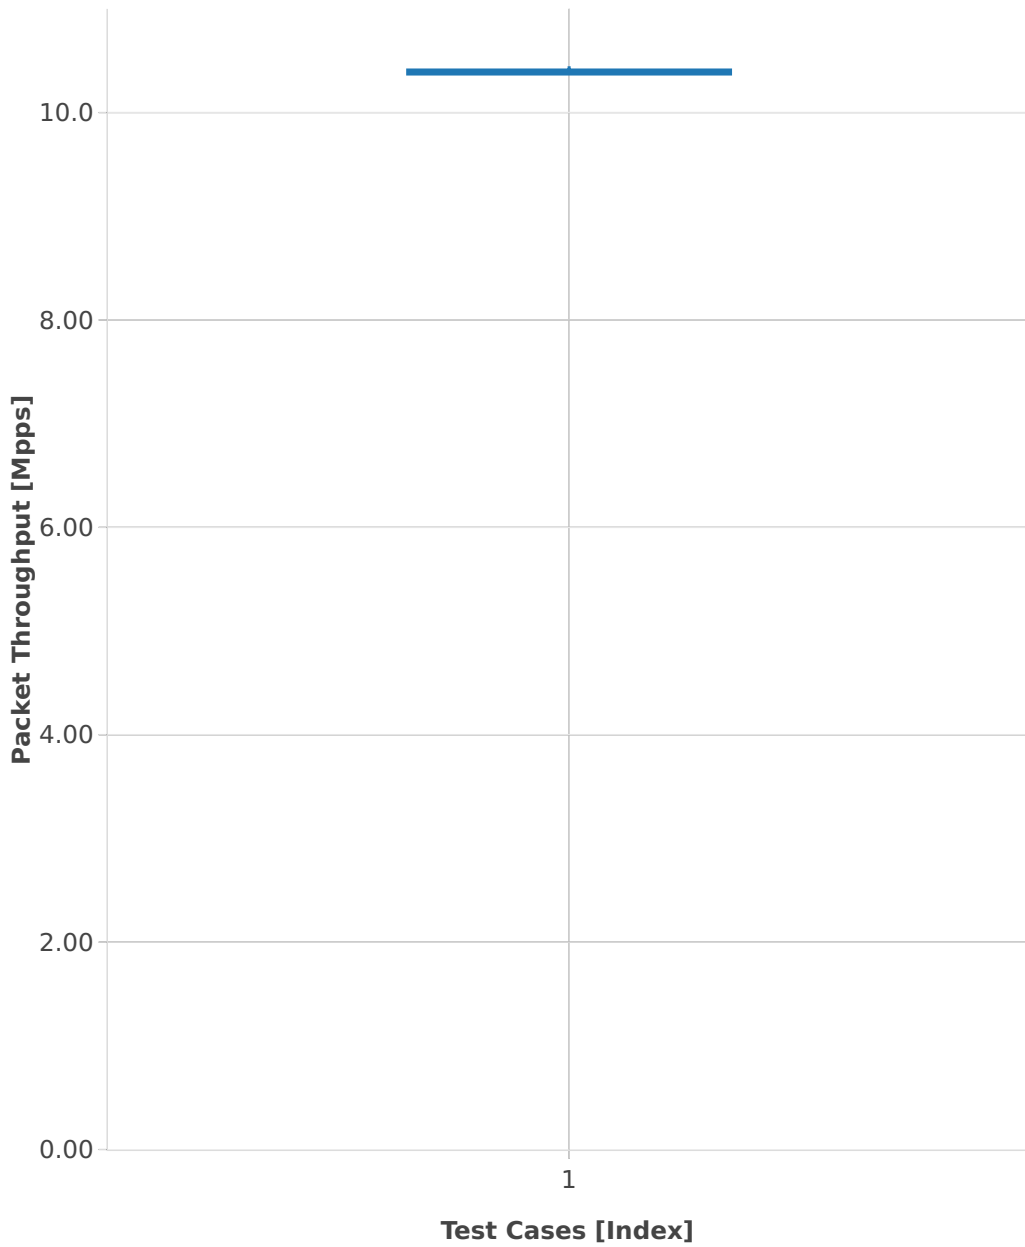

Packet Throughput: ip6-3n-hsw-xl710-78b-1t1c-base_and_scale-pdr

■ 1. (10 runs) 40ge2p1xl710-ethip6-ip6base