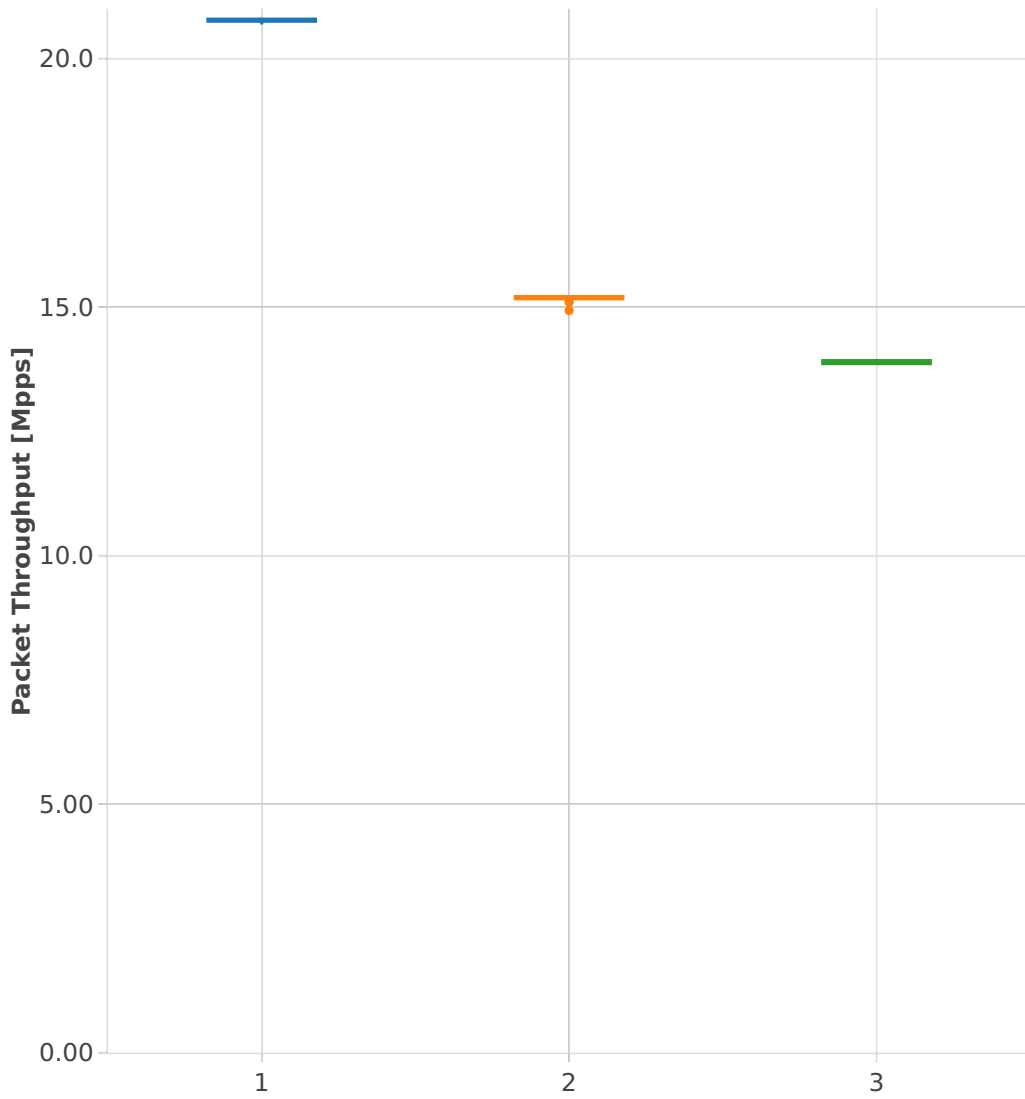

# Packet Throughput: ip6-3n-hsw-x710-78b-2t2c-base\_and\_features-pdr

Test Cases [Index]

- 1. (10 runs) 10ge2p1x710-ethip6-ip6base
- 2. (10 runs) 10ge2p1x710-ethip6-ip6base-copwhltlistbase
- 3. (10 runs) 10ge2p1x710-ethip6-ip6base-  
.....