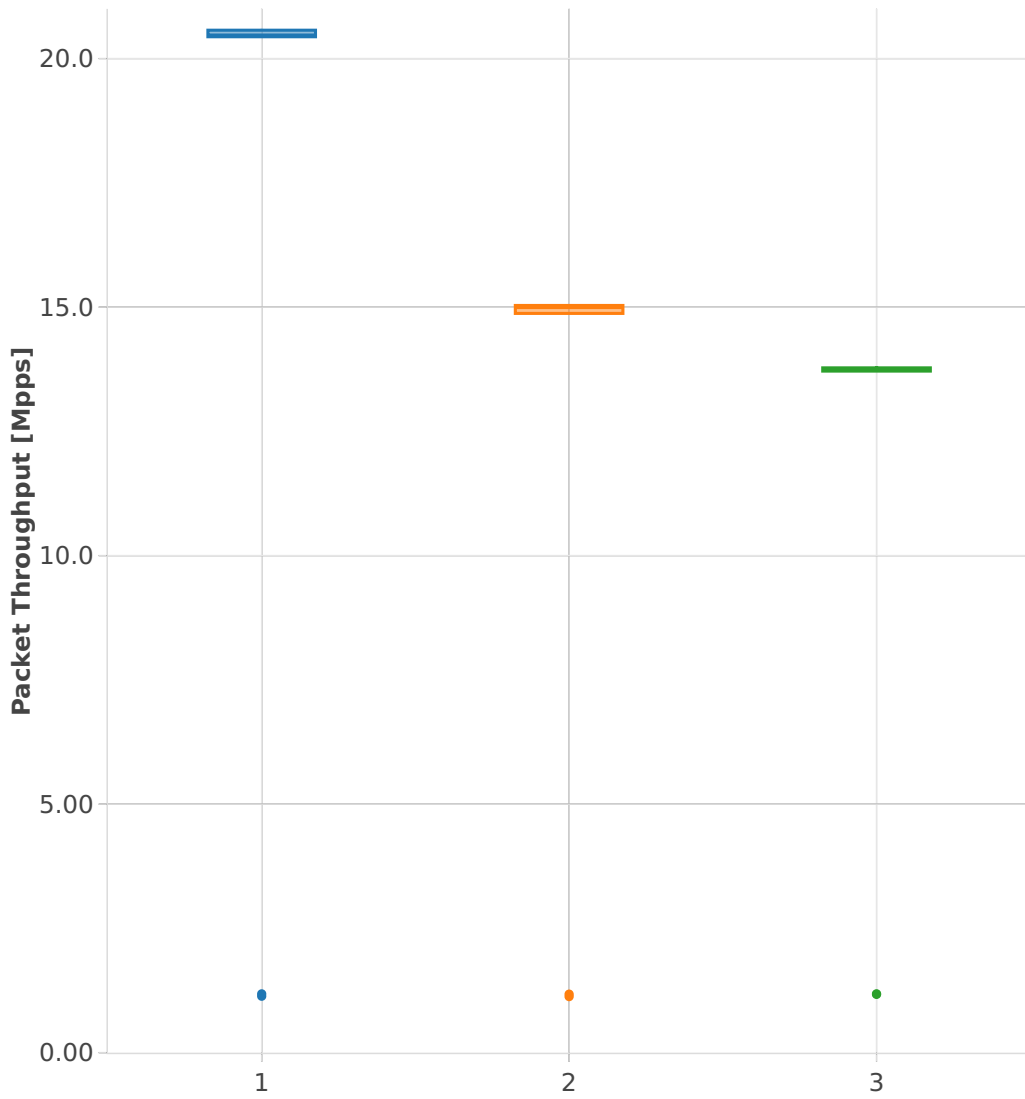

Packet Throughput: ip6-3n-hsw-x710-78b-2t2c-base_and_features-ndr

- Test Cases [Index]**
- 1. (10 runs) 10ge2p1x710-ethip6-ip6base
 - 2. (10 runs) 10ge2p1x710-ethip6-ip6base-copwhltlistbase
 - 3. (10 runs) 10ge2p1x710-ethip6-ip6base-
.....