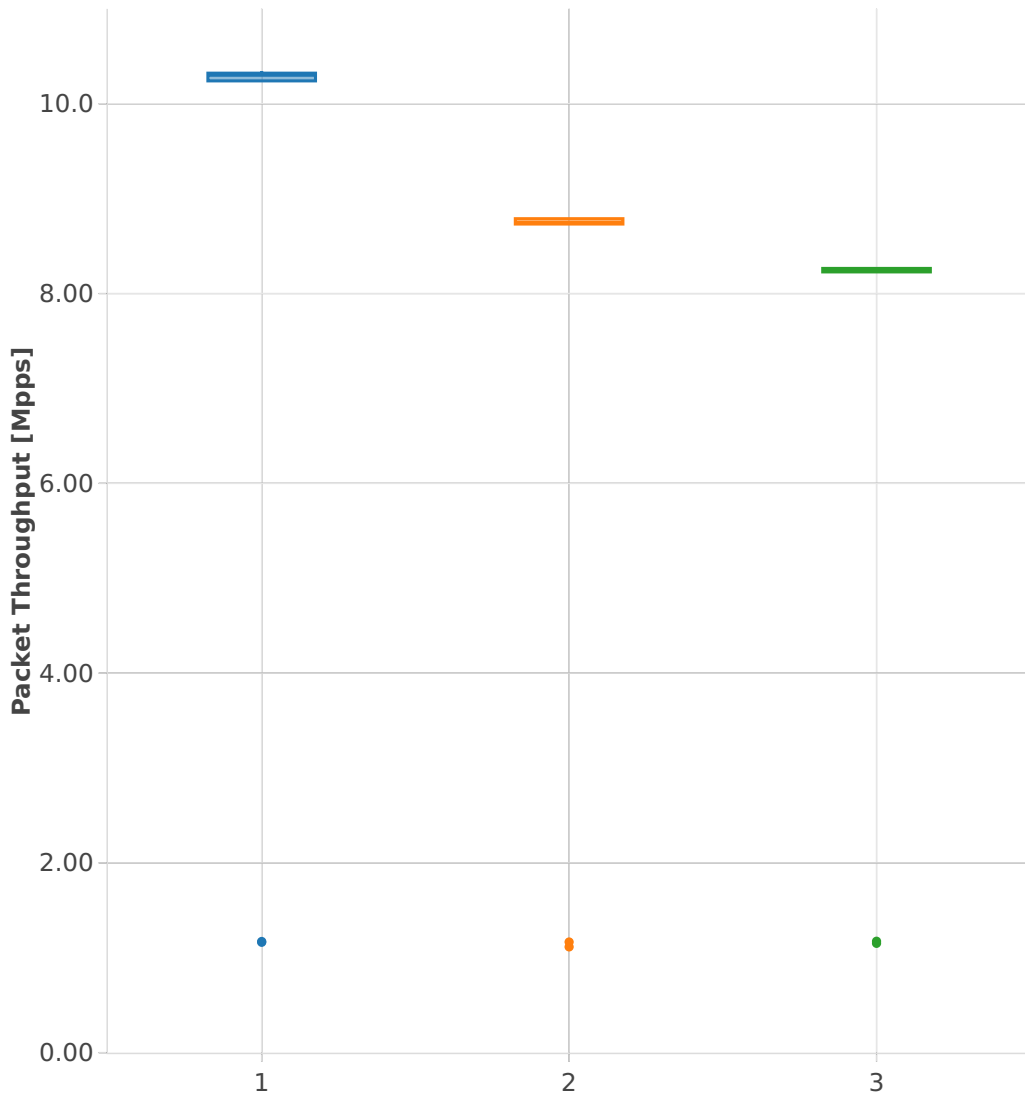

Packet Throughput: ip6-3n-hsw-x710-78b-1t1c-base_and_features-ndr

- Test Cases [Index]**
- 1. (10 runs) 10ge2p1x710-ethip6-ip6base
 - 2. (10 runs) 10ge2p1x710-ethip6-ip6base-copwhitelistbase
 - 3. (10 runs) 10ge2p1x710-ethip6-ip6base-
.....