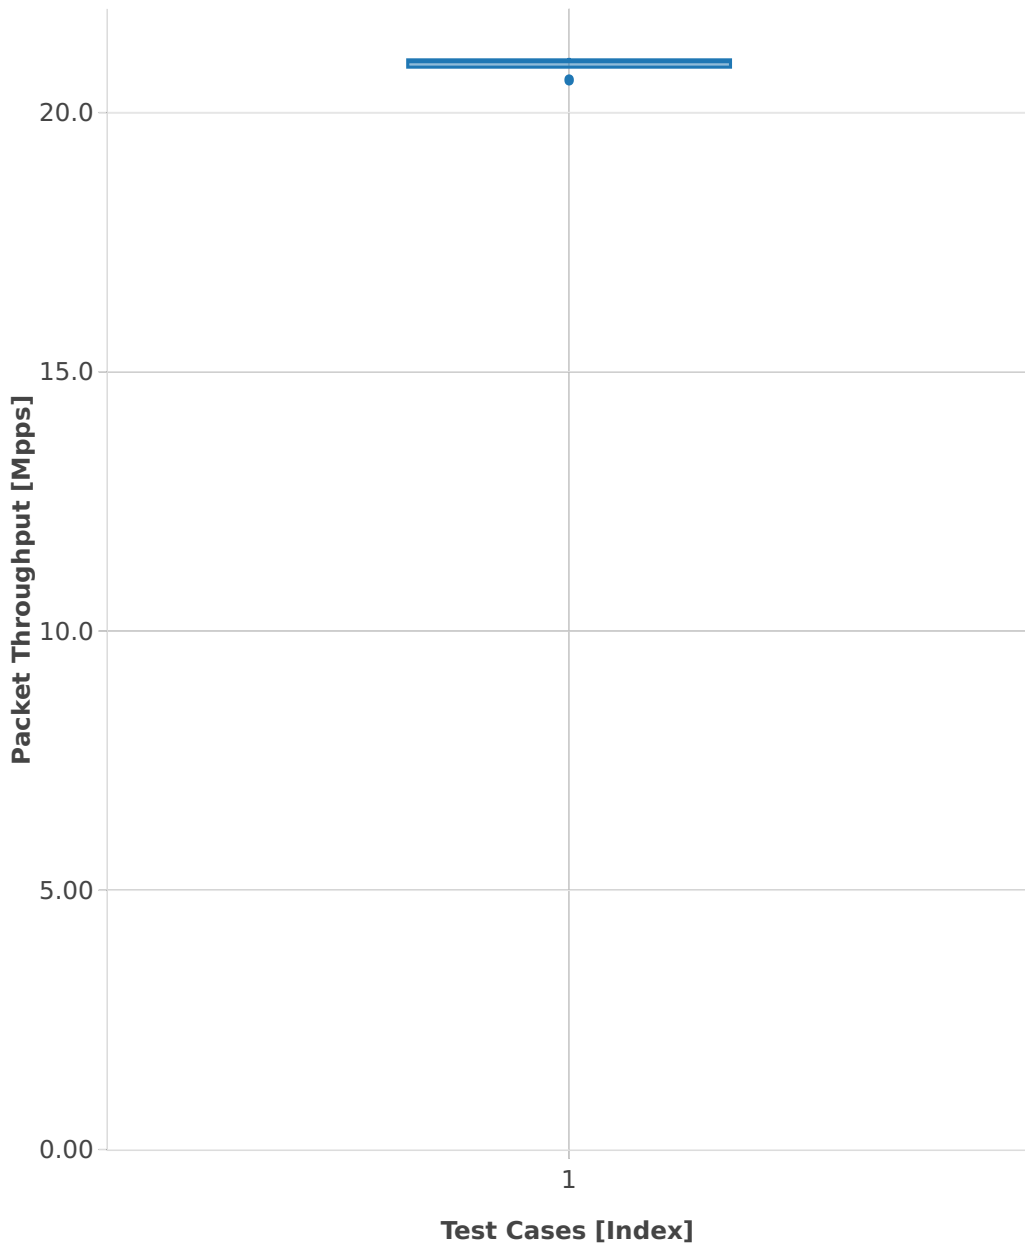

Packet Throughput: ip6-3n-hsw-x520-78b-2t2c-base_and_scale-pdr

■ 1. (10 runs) 10ge2p1x520-ethip6-ip6base