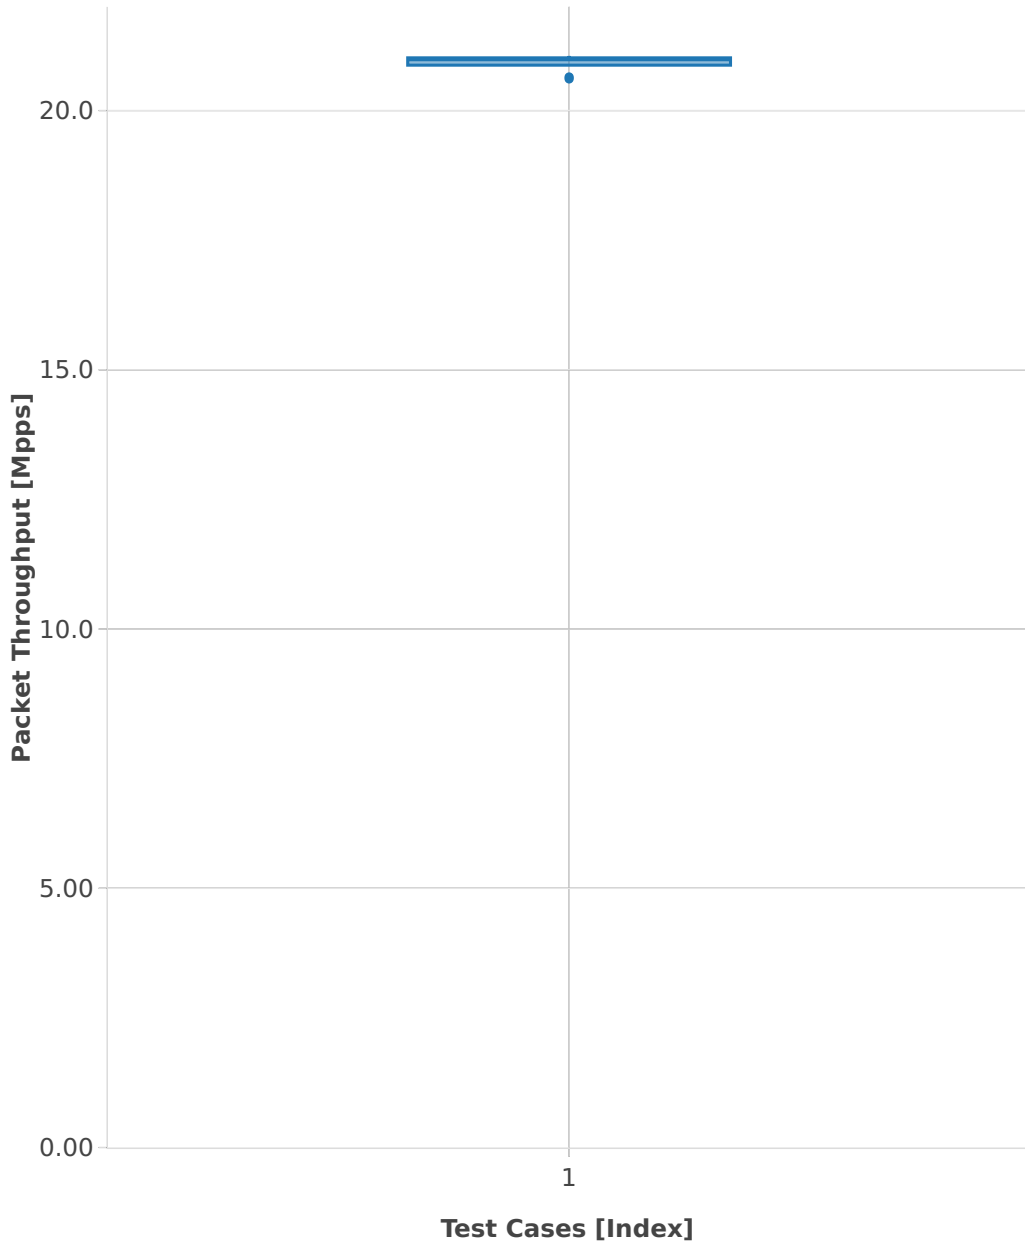

Packet Throughput: ip6-3n-hsw-x520-78b-2t2c-base_and_features-pdr

■ 1. (10 runs) 10ge2p1x520-ethip6-ip6base