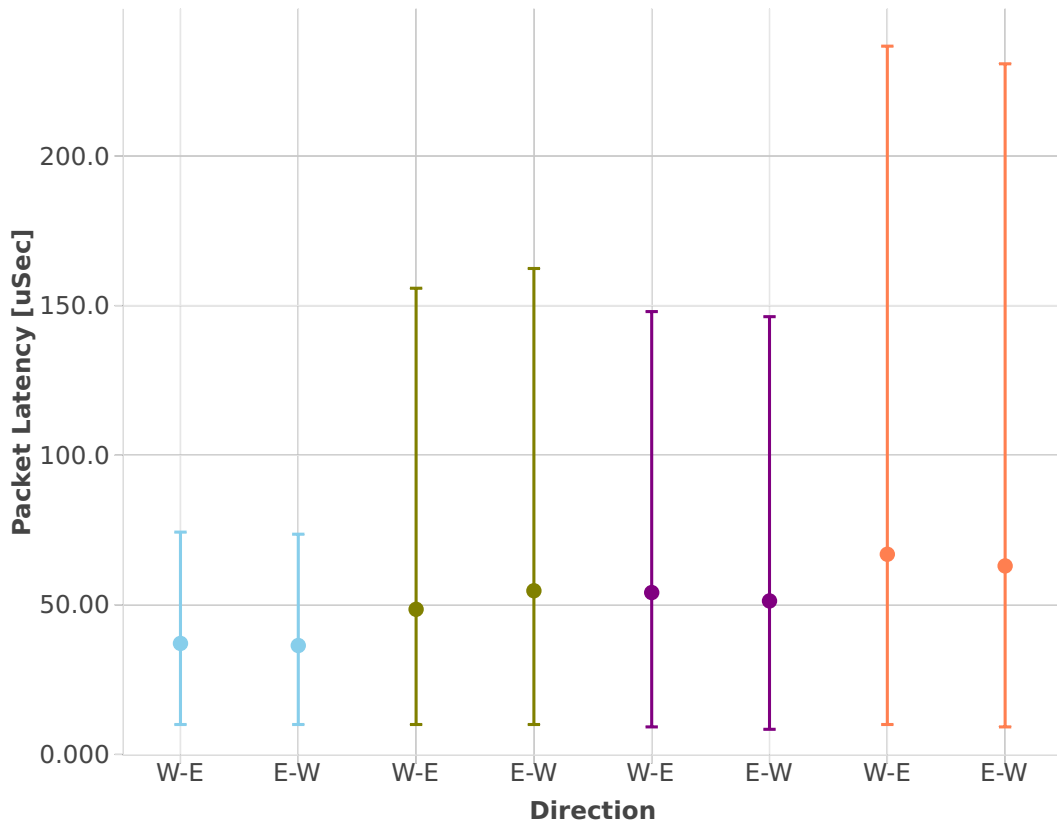

Packet Latency: ip6-2n-skx-xxv710-78b-2t1c-base_and_scale-ndr

- 25ge2p1xxv710-ethip6-ip6base
- 25ge2p1xxv710-ethip6-ip6scale20k
- 25ge2p1xxv710-ethip6-ip6scale200k
- 25ge2p1xxv710-ethip6-ip6scale2m