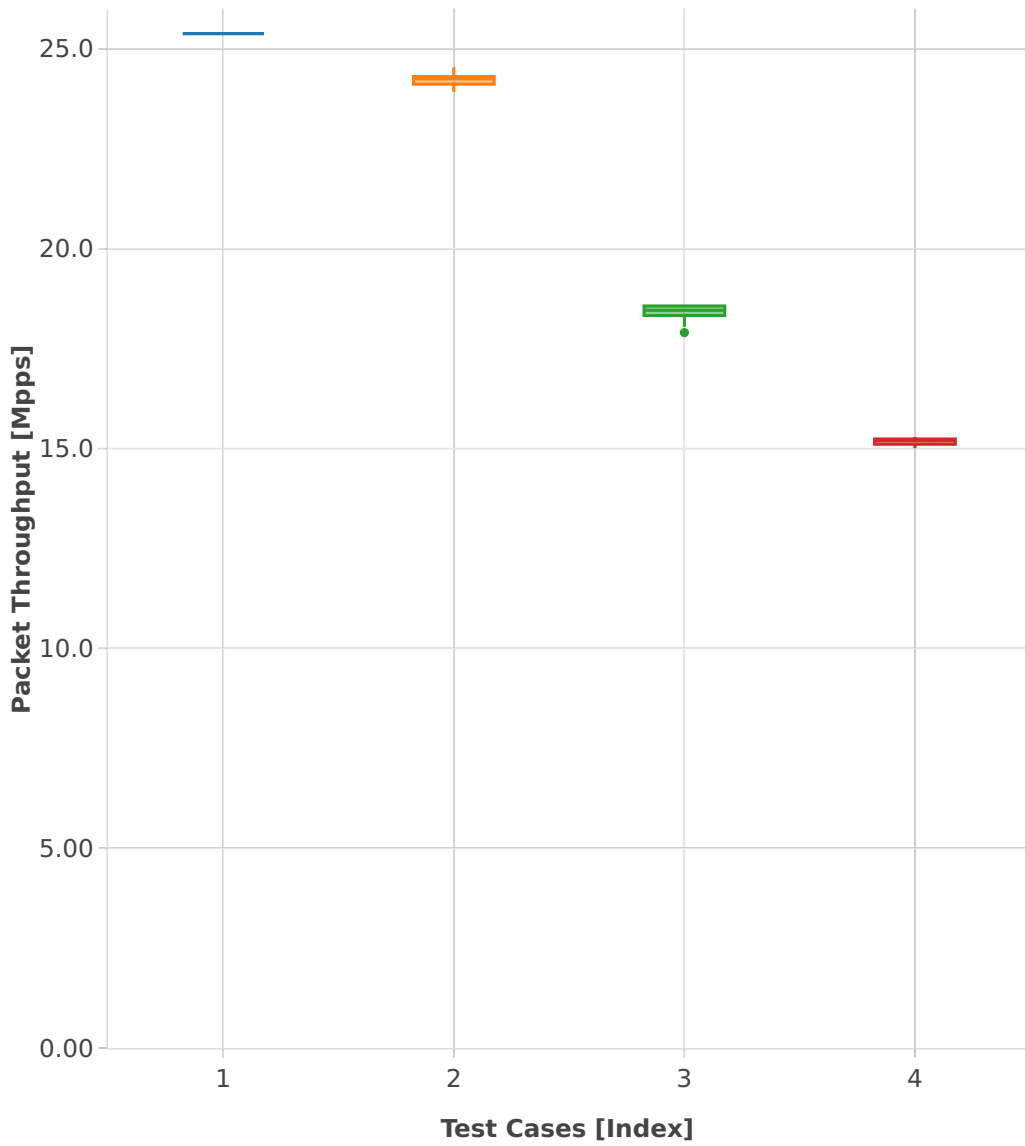

Packet Throughput: ip6-2n-skx-x710-78b-4t2c-base_and_scale-ndr

- 1. (10 runs) 2n1l-10ge2p1x710-ethip6-ip6base
- 2. (10 runs) 2n1l-10ge2p1x710-ethip6-ip6scale20k
- 3. (10 runs) 2n1l-10ge2p1x710-ethip6-ip6scale200k
- 4. (10 runs) 2n1l-10ge2p1x710-ethip6-ip6scale2m