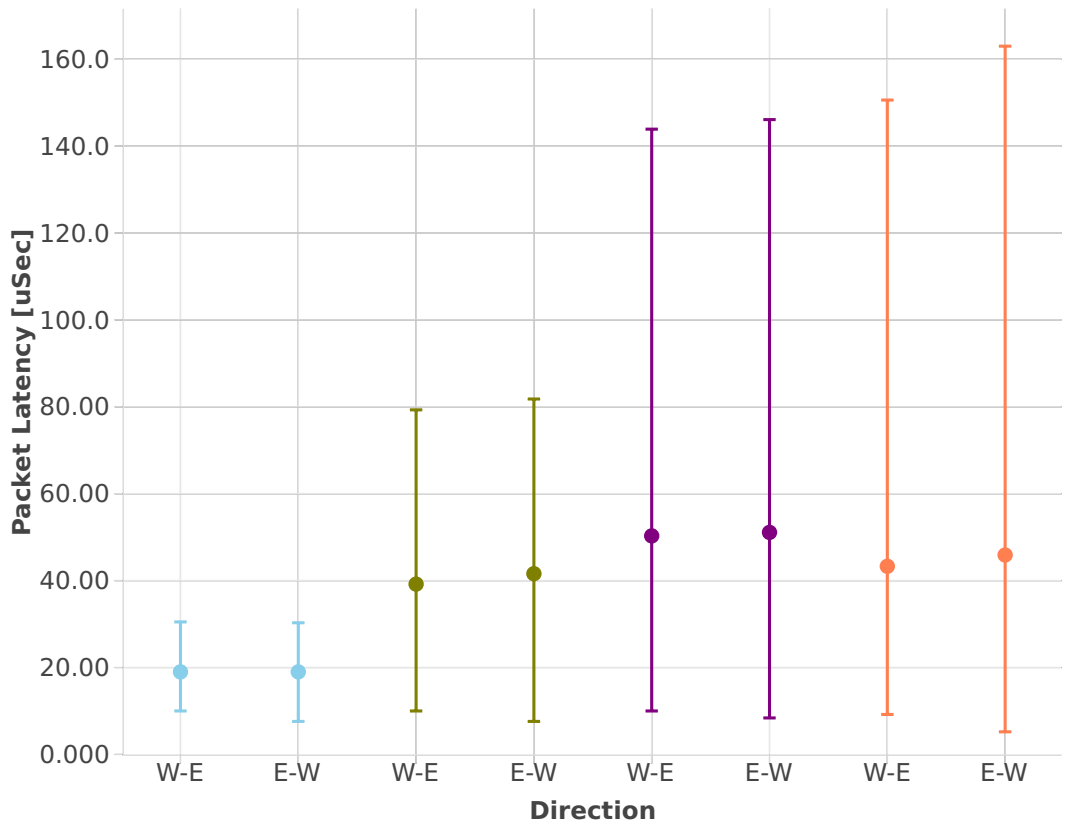

# Packet Latency: ip6-2n-skx-x710-78b-4t2c-base\_and\_scale-ndr

- 10ge2p1x710-ethip6-ip6base
- 10ge2p1x710-ethip6-ip6scale20k
- 10ge2p1x710-ethip6-ip6scale200k
- 10ge2p1x710-ethip6-ip6scale2m