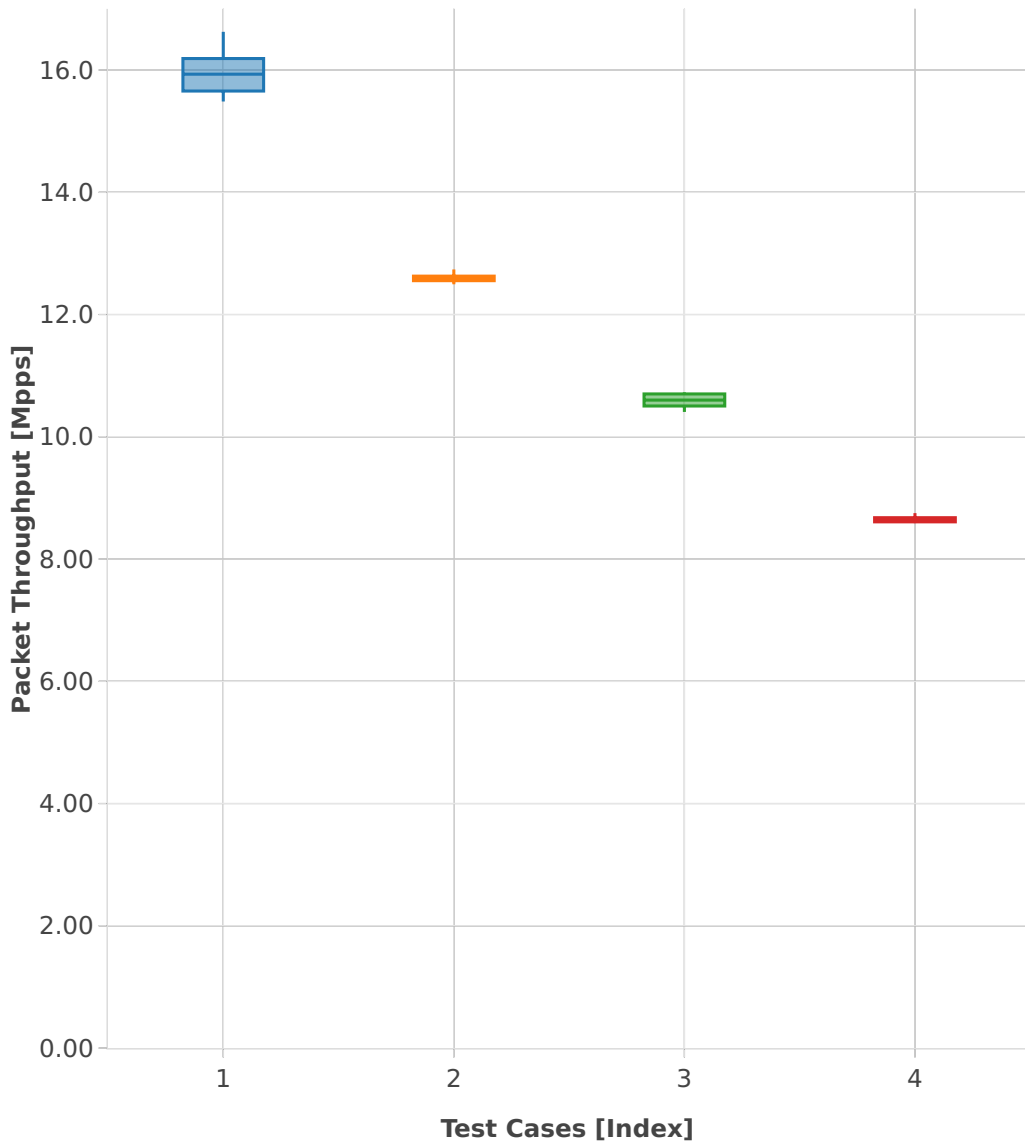

# Packet Throughput: ip6-2n-skx-x710-78b-2t1c-base\_and\_scale-pdr

- 1. (10 runs) 2n1l-10ge2p1x710-ethip6-ip6base
- 2. (10 runs) 2n1l-10ge2p1x710-ethip6-ip6scale20k
- 3. (10 runs) 2n1l-10ge2p1x710-ethip6-ip6scale200k
- 4. (10 runs) 2n1l-10ge2p1x710-ethip6-ip6scale2m