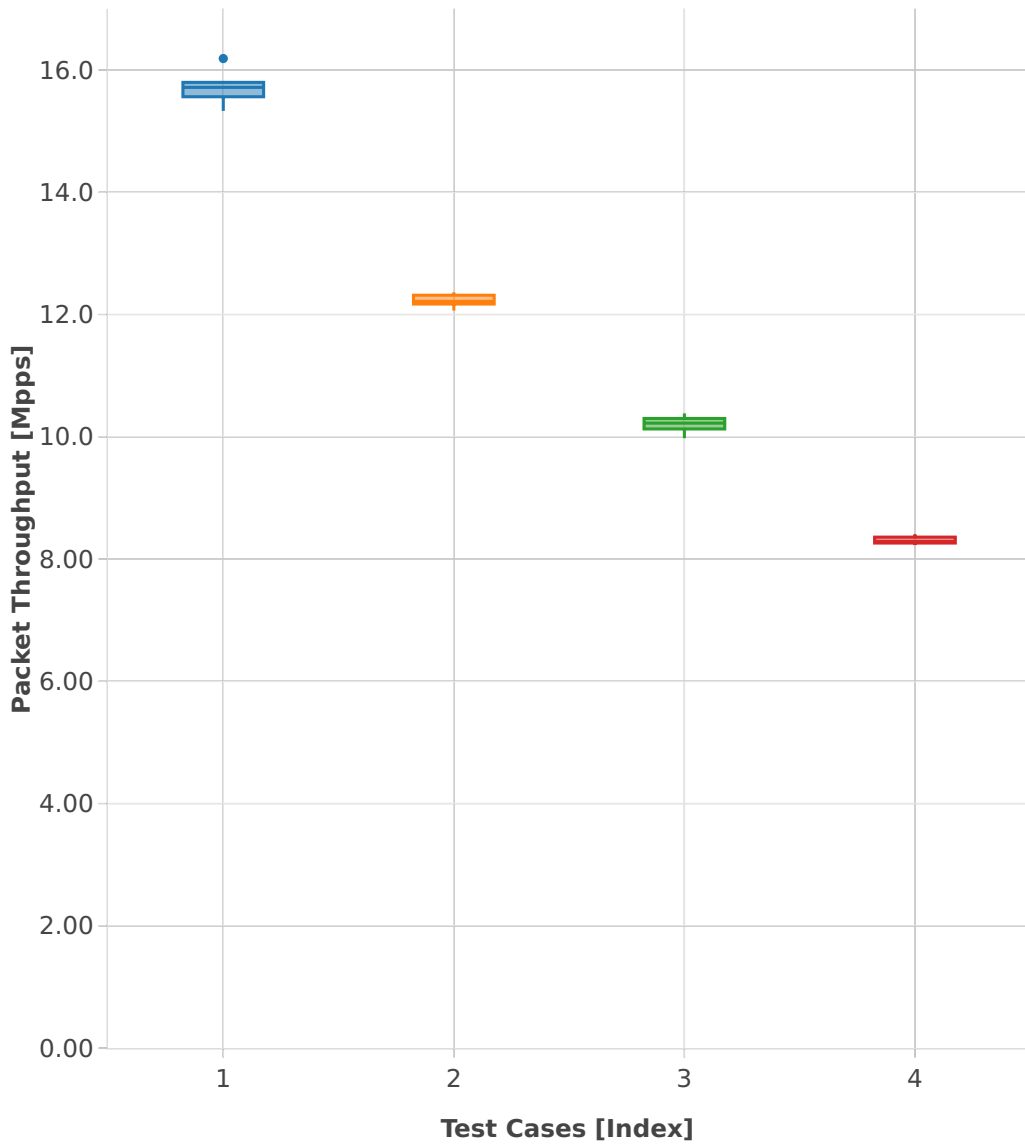

Packet Throughput: ip6-2n-skx-x710-78b-2t1c-base_and_scale-ndr

- 1. (10 runs) 2n1l-10ge2p1x710-ethip6-ip6base
- 2. (10 runs) 2n1l-10ge2p1x710-ethip6-ip6scale20k
- 3. (10 runs) 2n1l-10ge2p1x710-ethip6-ip6scale200k
- 4. (10 runs) 2n1l-10ge2p1x710-ethip6-ip6scale2m