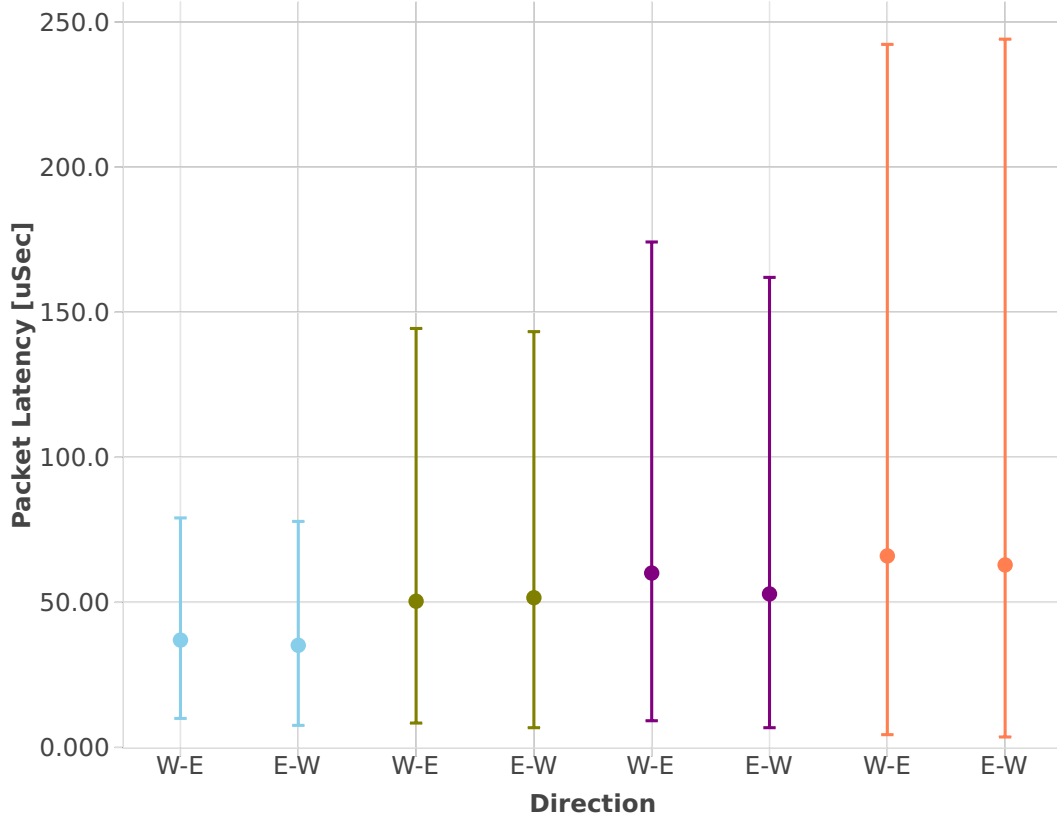

Packet Latency: ip6-2n-skx-x710-78b-2t1c-base_and_scale-ndr

- 10ge2p1x710-ethip6-ip6base
- 10ge2p1x710-ethip6-ip6scale20k
- 10ge2p1x710-ethip6-ip6scale200k
- 10ge2p1x710-ethip6-ip6scale2m